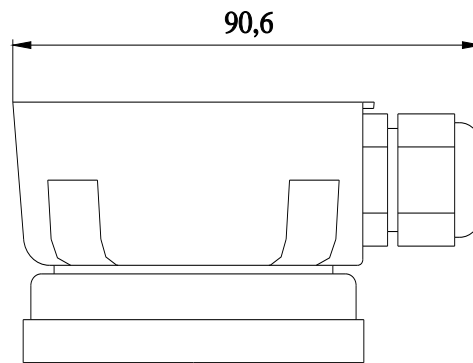

---

last modified:

3/12/2024