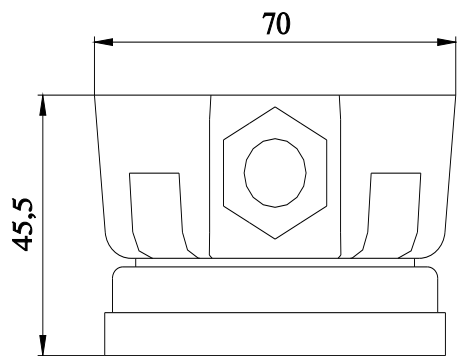

---

last modified:

3/12/2024