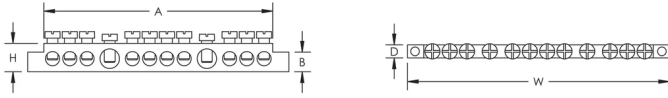

Unit Weight: 0,07 kg

Complies With: IEC® 61439,1

DIAGRAMS

WAARSCHUWING

Producten van nVent moeten worden geïnstalleerd en gebruikt op de manier zoals is aangegeven in de nVent productinformatiebladen en trainingsmaterialen. U kunt de productinformatiebladen downloaden van www.nvent.com of opvragen bij uw nVent-klantenservice. Door onjuist installeren, verkeerd gebruik, verkeerde toepassing of enige andere handeling in strijd met de instructies en waarschuwingen van nVent kan het product mogelijk niet correct werken, ernstig of fataal letsel en materiële schade veroorzaken en/of uw garantie ongeldig maken.

Noord-Amerika

+1.800.753.9221
Option 1 – Customer Care
Option 2 – Technical Support

Europa

Netherlands:
+31 800-0200135
France:
+33 800 901 793

Europa

Germany:
800 1890272
Other Countries:
+31 13 5835404