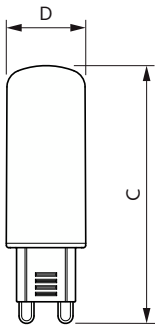

Maatschets

Product	D	C
CorePro LEDcapsule ND 4.8-60W G9 827	19 mm	60 mm

Fotometrische gegevens

General uniform lighting - CorePro LEDcapsule ND 4.8-60W G9 827

Light Distribution Diagram - CorePro LEDcapsule ND 4.8-60W G9 827