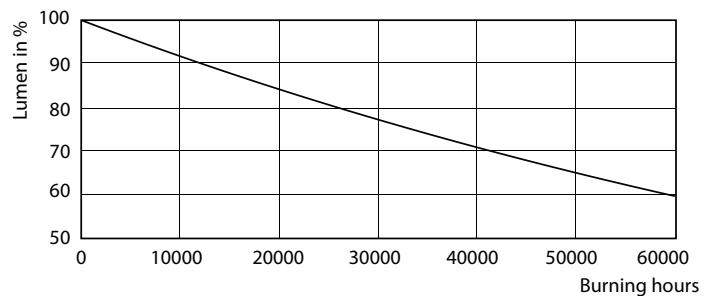

Lumen Maintenance Diagram - MAS LED ExpertColor 5.5-50W GU10 930 25D