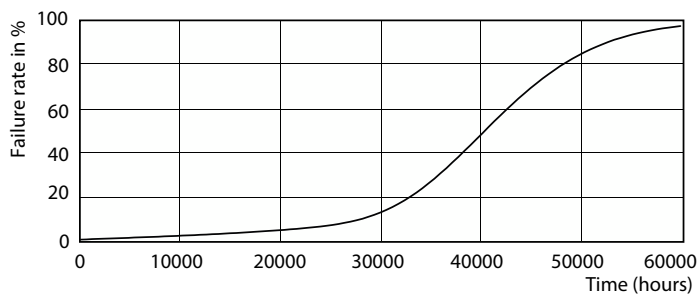

Levensduur

40K LED