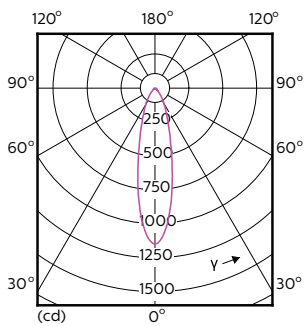

Light Distribution Diagram - MAS LED ExpertColor 5.5-50W GU10 930 25D