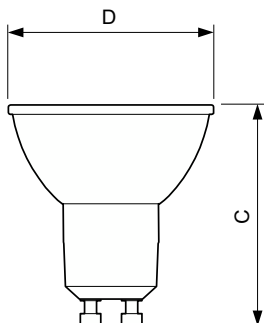

Maatschets

Product	D	C
MAS LED ExpertColor 5.5-50W GU10 930 25D	50 mm	54 mm

MASTER LEDspot ExpertColor MV

Fotometrische gegevens

Product Parameters 43 Photo Lighting 8.1 Page 17

Accent Lighting Spots - MAS LED ExpertColor 5.5-50W GU10 930 25D