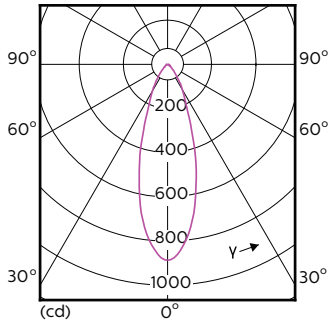

Maatschets

Product	D	C
MAS LED ExpertColor 5.5-50W GU10 930 36D	50 mm	54 mm

Fotometrische gegevens

Accent Lighting Spots - MAS LED ExpertColor 5.5-50W GU10 930 36D

Spectral Power Distribution Colour - MAS LED ExpertColor 5.5-50W GU10 930 36D

MASTER LEDspot ExpertColor MV

Fotometrische gegevens

Light Distribution Diagram - MAS LED ExpertColor 5.5-50W GU10 930 36D

Levensduur

40K LED

Lumen Maintenance Diagram - MAS LED ExpertColor 5.5-50W GU10 930 36D