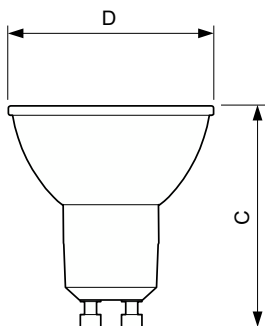

Maatschets

Product	D	C
MAS LED ExpertColor 5.5-50W GU10 930 36D	50 mm	54 mm

Fotometrische gegevens

Accent Lighting Spots - MAS LED ExpertColor 5.5-50W GU10 930 36D

Spectral Power Distribution Colour - MAS LED ExpertColor 5.5-50W GU10 930 36D