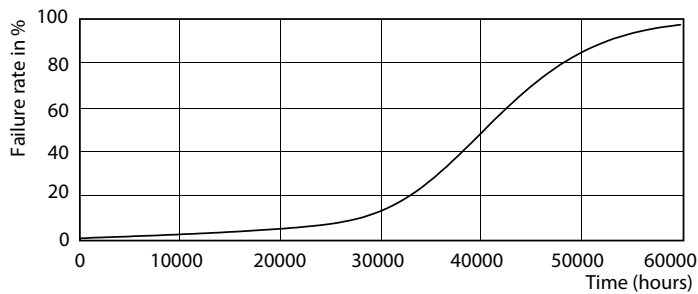

Maatschets

Product	D	C
MAS LED ExpertColor 5.5-50W GU10 930 36D	50 mm	54 mm

Fotometrische gegevens

Accent Lighting Spots - MAS LED ExpertColor 5.5-50W GU10 930 36D

Spectral Power Distribution Colour - MAS LED ExpertColor 5.5-50W GU10 930 36D

MASTER LEDspot ExpertColor MV

Fotometrische gegevens

Light Distribution Diagram - MAS LED ExpertColor 5.5-50W GU10 930 36D

Levensduur

40K LED

Lumen Maintenance Diagram - MAS LED ExpertColor 5.5-50W GU10 930 36D