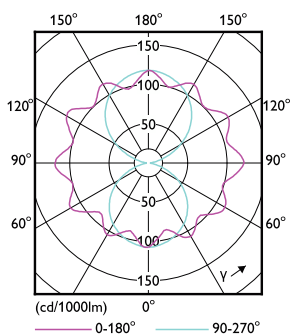

Maatschets

Product	D	C
TForce Core LED road 40W 740 E40 MV	46 mm	225 mm

Fotometrische gegevens

Light Distribution Diagram - TForce Core LED road 40W 740 E40 MV

General uniform lighting - TForce Core LED road 40W 740 E40 MV