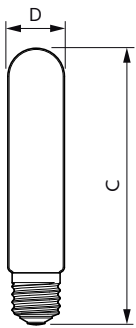

Maatschets

Product	D	C
TForce Core LED road 40W 740 E40 MV	46 mm	225 mm

Fotometrische gegevens

Light Distribution Diagram - TForce Core LED road 40W 740 E40 MV

General uniform lighting - TForce Core LED road 40W 740 E40 MV