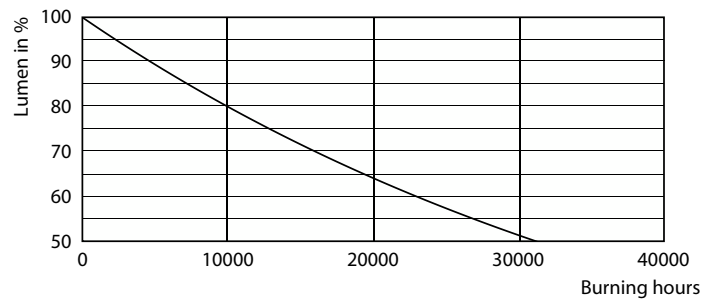

CorePro LED Specialties

Fotometrische gegevens

Light Distribution Diagram - CorePro LED Stick ND 9.5-75W T38 E27 840

Levensduur

68W E27 Stick FR

Lumen Maintenance Diagram - CorePro LED Stick ND 9.5-75W T38 E27 840