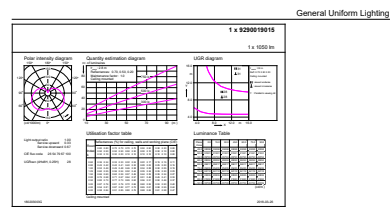

Maatschets

Product	D	C
CorePro LED Stick ND 9.5-75W T38 E27 840	37,2 mm	114,3 mm

Fotometrische gegevens

Spectral Power Distribution Colour - CorePro LED Stick ND 9.5-75W T38 E27 840

General uniform lighting - CorePro LED Stick ND 9.5-75W T38 E27 840