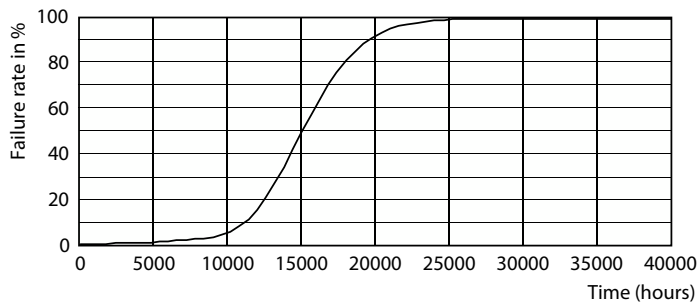

CorePro LED Specialties

Fotometrische gegevens

Light Distribution Diagram - CorePro LED Stick ND 9.5-75W T38 E27 840

Levensduur

68W E27 Stick FR

Lumen Maintenance Diagram - CorePro LED Stick ND 9.5-75W T38 E27 840