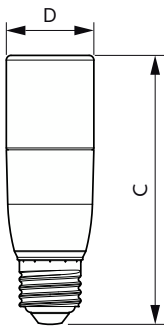

Maatschets

Product	D	C
CorePro LED Stick ND 9.5-75W T38 E27 840	37,2 mm	114,3 mm

Fotometrische gegevens

Spectral Power Distribution Colour - CorePro LED Stick ND 9.5-75W T38 E27 840

General uniform lighting - CorePro LED Stick ND 9.5-75W T38 E27 840