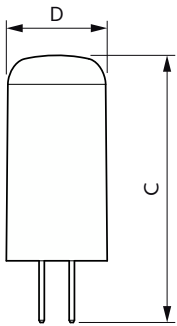

Maatschets

Product	D	C
CorePro LEDcapsuleLV 1.8-20W G4 827	13 mm	35 mm

Fotometrische gegevens

Spectral Power Distribution Colour - CorePro LEDcapsuleLV 1.8-20W G4 827

Light Distribution Diagram - CorePro LEDcapsuleLV 1.8-20W G4 827