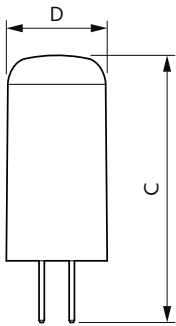

Maatschets

Product	D	C
CorePro LEDcapsuleLV 1.8-20W G4 830	13 mm	35 mm

Fotometrische gegevens

Light Distribution Diagram - CorePro LEDcapsuleLV 1.8-20W G4 830

General uniform lighting - CorePro LEDcapsuleLV 1.8-20W G4 830