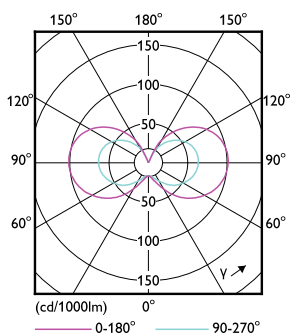

Maatschets

Product	D	C
CorePro LEDcapsuleLV 1.8-20W G4 830	13 mm	35 mm

Fotometrische gegevens

Light Distribution Diagram - CorePro LEDcapsuleLV 1.8-20W G4 830

General uniform lighting - CorePro LEDcapsuleLV 1.8-20W G4 830