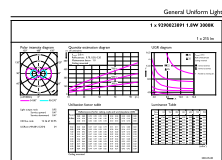

Maatschets

Product	D	C
CorePro LEDcapsuleLV 1.8-20W G4 830	13 mm	35 mm

Fotometrische gegevens

Light Distribution Diagram - CorePro LEDcapsuleLV 1.8-20W G4 830

General uniform lighting - CorePro LEDcapsuleLV 1.8-20W G4 830