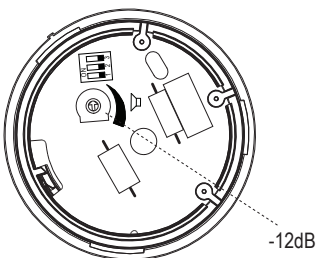

SL7-AP-...

SL7-AP-...-E

10/21 IL047004ZU

SL7-AP-...-M

Stage	Tone type	Frequency Hz	Pictogram	Repeat rate	Specific application	dB
1 2 3						
ON	Tone 01	continuous	2700 Hz	—		100
ON	Tone 02	continuous	1350 Hz	—		100
ON	Tone 03	intermittent	2700 Hz	— — —	250 ms on, 250 ms off	100
ON	Tone 04	intermittent	1350 Hz	— — —	250 ms on, 250 ms off	100
ON	Tone 05	sweeping	1200 - 500 Hz		1 Hz	evacuation Germany DIN 33404-3
ON	Tone 06	sweeping	500 - 1200 Hz		rising in 3 s, 0,5 s off	Netherlands NEN 2575:2000
ON	Tone 07	alternating	800 - 1000 Hz		2 Hz	
ON	Tone 08	sweeping	500 - 1500 Hz		10 Hz	