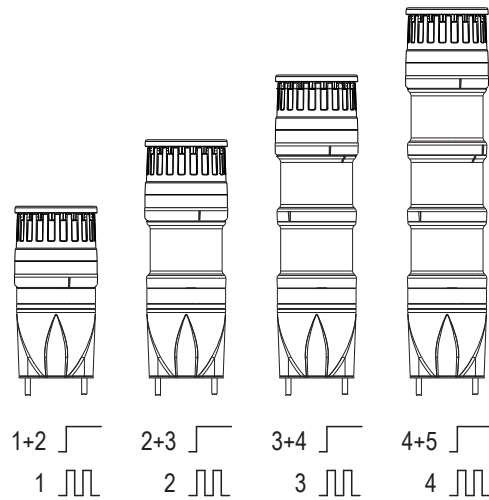

SL7-AP-...

SL7-AP-...-E

10/21 IL047004ZU

SL7-AP-...-M

Stage	Tone type	Frequency Hz	Pictogram	Repeat rate	Specific application	dB
1 2 3						
ON	Tone 01	continuous	2700 Hz	—		100
ON	Tone 02	continuous	1350 Hz	—		100
ON	Tone 03	intermittent	2700 Hz	— — —	250 ms on, 250 ms off	100
ON	Tone 04	intermittent	1350 Hz	— — —	250 ms on, 250 ms off	100
ON	Tone 05	sweeping	1200 - 500 Hz		1 Hz	evacuation Germany DIN 33404-3
ON	Tone 06	sweeping	500 - 1200 Hz		rising in 3 s, 0,5 s off	Netherlands NEN 2575:2000
ON	Tone 07	alternating	800 - 1000 Hz		2 Hz	
ON	Tone 08	sweeping	500 - 1500 Hz		10 Hz	