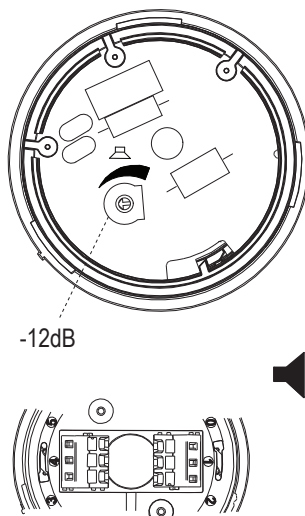

SL7-AP-...

SL7-AP-...-E

10/21 IL047004ZU

SL7-AP-...-M

Stage	Tone type	Frequency Hz	Pictogram	Repeat rate	Specific application	dB
1 2 3						
ON	Tone 01	continuous	2700 Hz	—		100
ON	Tone 02	continuous	1350 Hz	—		100
ON	Tone 03	intermittent	2700 Hz	— — —	250 ms on, 250 ms off	100
ON	Tone 04	intermittent	1350 Hz	— — —	250 ms on, 250 ms off	100
ON	Tone 05	sweeping	1200 - 500 Hz		1 Hz	evacuation Germany DIN 33404-3
ON	Tone 06	sweeping	500 - 1200 Hz		rising in 3 s, 0,5 s off	Netherlands NEN 2575:2000
ON	Tone 07	alternating	800 - 1000 Hz		2 Hz	
ON	Tone 08	sweeping	500 - 1500 Hz		10 Hz	