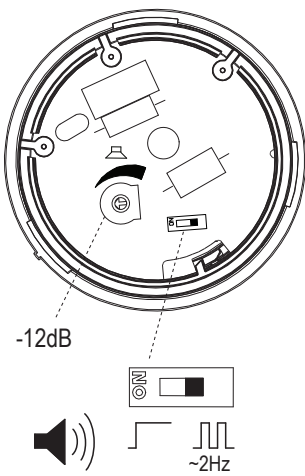

SL7-AP-...

SL7-AP-...-E

10/21 IL047004ZU

SL7-AP-...-M

Stage	Tone type	Frequency Hz	Pictogram	Repeat rate	Specific application	dB
1 2 3						
ON	Tone 01	continuous	2700 Hz	—		100
ON	Tone 02	continuous	1350 Hz	—		100
ON	Tone 03	intermittent	2700 Hz	— — —	250 ms on, 250 ms off	100
ON	Tone 04	intermittent	1350 Hz	— — —	250 ms on, 250 ms off	100
ON	Tone 05	sweeping	1200 - 500 Hz		1 Hz	evacuation Germany DIN 33404-3
ON	Tone 06	sweeping	500 - 1200 Hz		rising in 3 s, 0,5 s off	Netherlands NEN 2575:2000
ON	Tone 07	alternating	800 - 1000 Hz		2 Hz	
ON	Tone 08	sweeping	500 - 1500 Hz		10 Hz	