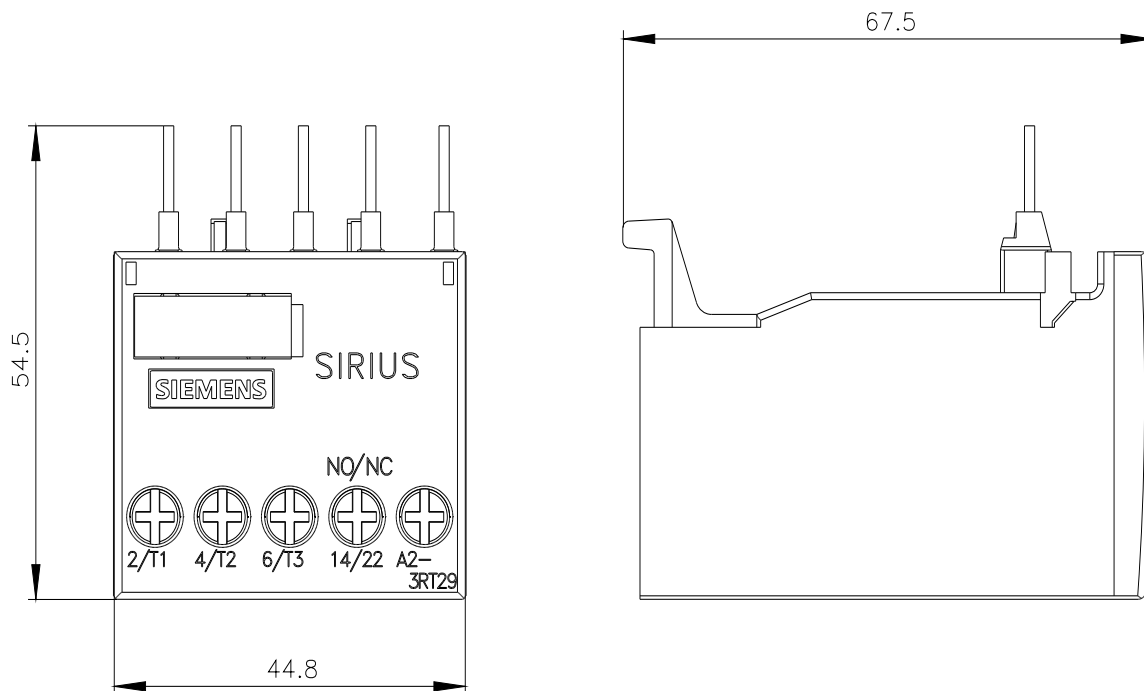

<https://mall.industry.siemens.com/mall/en/en/Catalog/product?mlfb=3RT2916-1PB3>

Cax online generator

<http://support.automation.siemens.com/WW/CAXorder/default.aspx?lang=en&mlfb=3RT2916-1PB3>

Service&Support (Manuals, Certificates, Characteristics, FAQs,...)

<https://support.industry.siemens.com/cs/ww/en/ps/3RT2916-1PB3>

Image database (product images, 2D dimension drawings, 3D models, device circuit diagrams, EPLAN macros, ...)

http://www.automation.siemens.com/bilddb/cax_de.aspx?mlfb=3RT2916-1PB3&lang=en