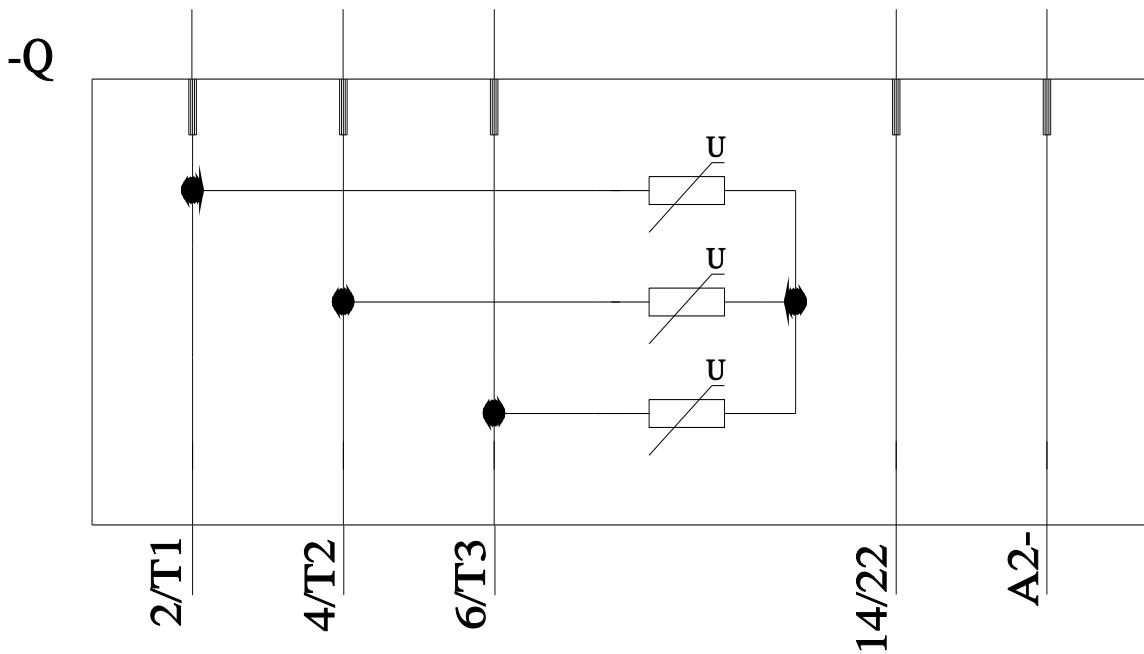

<https://mall.industry.siemens.com/mall/en/en/Catalog/product?mlfb=3RT2916-1PB3>

Cax online generator

<http://support.automation.siemens.com/WW/CAXorder/default.aspx?lang=en&mlfb=3RT2916-1PB3>

Service&Support (Manuals, Certificates, Characteristics, FAQs,...)

<https://support.industry.siemens.com/cs/ww/en/ps/3RT2916-1PB3>

Image database (product images, 2D dimension drawings, 3D models, device circuit diagrams, EPLAN macros, ...)

http://www.automation.siemens.com/bilddb/cax_de.aspx?mlfb=3RT2916-1PB3&lang=en