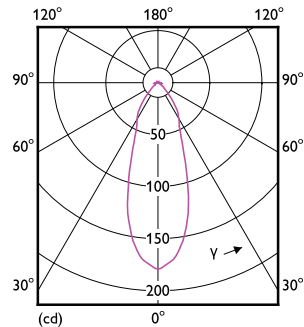

Light Distribution Diagram - CoreProLEDspot ND1.4-25W R50 E14 827 36D