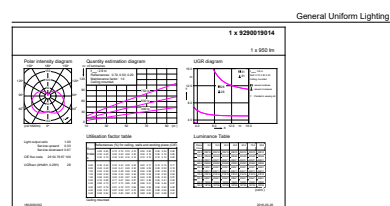

Maatschets

Product	D	C
CorePro LED Stick ND 9.5-68W T38 E27 830	37,2 mm	114,3 mm

Fotometrische gegevens

Spectral Power Distribution Colour - CorePro LED Stick ND 9.5-68W T38 E27 830

General uniform lighting - CorePro LED Stick ND 9.5-68W T38 E27 830