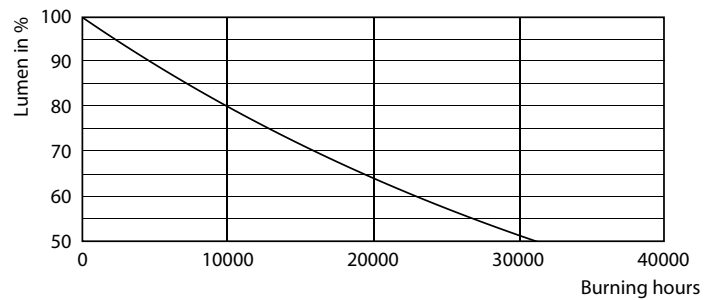

CorePro LED Specialties

Fotometrische gegevens

Light Distribution Diagram - CorePro LED Stick ND 9.5-68W T38 E27 830

Levensduur

68W E27 Stick FR

Lumen Maintenance Diagram - CorePro LED Stick ND 9.5-68W T38 E27 830