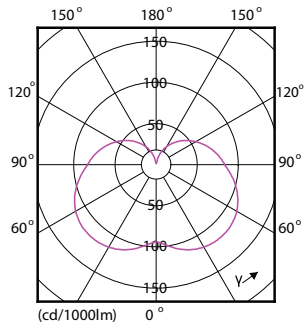

Maatschets

Product	D	C
CorePro LED Stick ND 9.5-68W T38 E27 830	37,2 mm	114,3 mm

Fotometrische gegevens

Spectral Power Distribution Colour - CorePro LED Stick ND 9.5-68W T38 E27 830

General uniform lighting - CorePro LED Stick ND 9.5-68W T38 E27 830

CorePro LED Specialties

Fotometrische gegevens

Light Distribution Diagram - CorePro LED Stick ND 9.5-68W T38 E27 830

Levensduur

68W E27 Stick FR

Lumen Maintenance Diagram - CorePro LED Stick ND 9.5-68W T38 E27 830