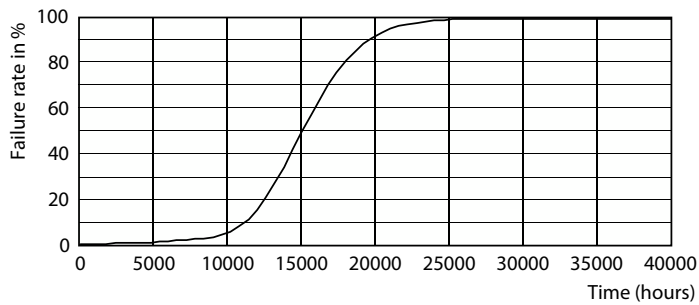

Levensduur

68W E27 Stick FR