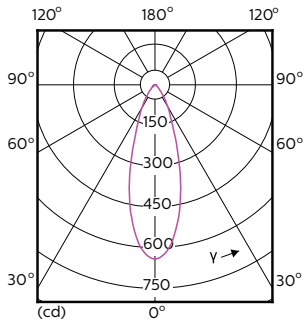

Maatschets

MASTER LED ExpertColor 3.9-35W GU10 927 36D

Product	D	C
MASTER LED ExpertColor 3.9-35W GU10 927 36D	50 mm	54 mm

Fotometrische gegevens

Product Parameters 41 Photo Lighting 8.1 Page 10

Accent Lighting Spots

Spectral Power Distribution Colour

MASTER LEDspot ExpertColor MV

Fotometrische gegevens

Light Distribution Diagram

Levensduur

40K LED

40K LMP