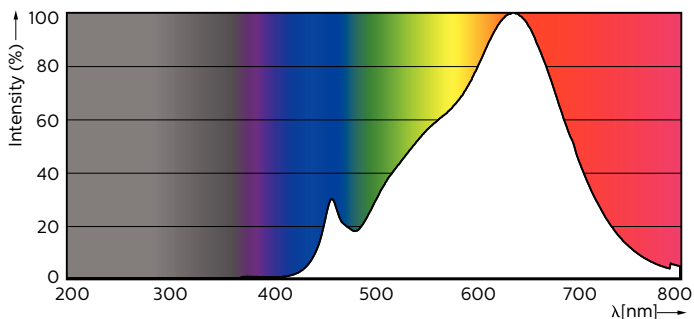

Spectral Power Distribution Colour