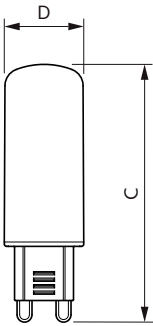

## Maatschets

CorePro LEDcapsule ND 4.8-60W G9 830

Product	D	C
CorePro LEDcapsule ND 4.8-60W G9 830	19 mm	60 mm