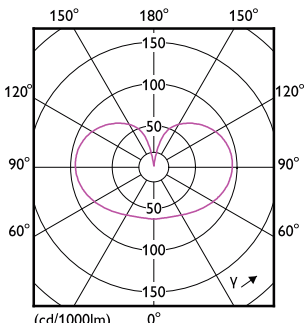

LEDbulb MAS A60 11,2W E27 927 FR-LDD

LEDbulb MAS 11,2W A60 E27 927 FR-GUL