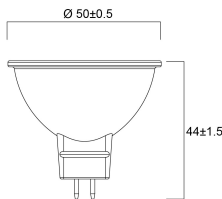

TECHNICAL DRAWINGS