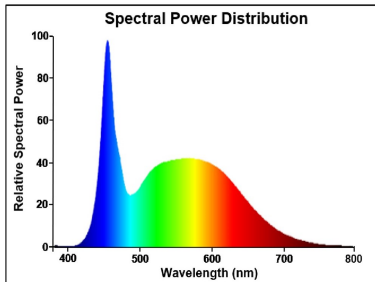

RefLED Superia Retro MR16 DIMMABLE

RefLED Superia Retro MR16 V2 380LM DIM 865 36 SL
0029217

Packaging single length / height (cm)	6.1
Packaging single width (cm)	5.1
Packaging single depth (cm)	8.2
DUN14 (inner)	25410288292179
Units per inner package	6
Packaging inner length / height (cm)	16.4
Packaging inner width (cm)	13.2
Packaging inner depth (cm)	9.3
DUN14 (outer)	15410288292172
Units per outer package	48
Packaging outer length / height (cm)	34.6
Packaging outer width (cm)	28.2
Packaging outer depth (cm)	20.8

Safety data

Optimal operating condition (°C)	-20-40
Breakage cleaning instructions	Not applicable
Special purpose lamp	No
Dry applications use only	Yes
Suitable for household illumination	Yes
Safety message	Suitable for approved transf./dimmers

PHOTOMETRY