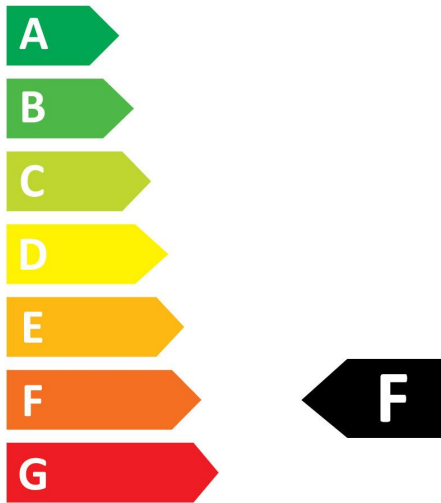

RefLED Superia Retro MR16 DIMMABLE

RefLED Superia Retro MR16 V2 380LM DIM 865 36 SL
0029217

Packaging single length / height (cm)	6.1
Packaging single width (cm)	5.1
Packaging single depth (cm)	8.2
DUN14 (inner)	25410288292179
Units per inner package	6
Packaging inner length / height (cm)	16.4
Packaging inner width (cm)	13.2
Packaging inner depth (cm)	9.3
DUN14 (outer)	15410288292172
Units per outer package	48
Packaging outer length / height (cm)	34.6
Packaging outer width (cm)	28.2
Packaging outer depth (cm)	20.8

Safety data

Optimal operating condition (°C)	-20-40
Breakage cleaning instructions	Not applicable
Special purpose lamp	No
Dry applications use only	Yes
Suitable for household illumination	Yes
Safety message	Suitable for approved transf./dimmers

PHOTOMETRY

TECHNICAL DRAWINGS

RefLED Superia Retro MR16 DIMMABLE
RefLED Superia Retro MR16 V2 380LM DIM 865 36 SL
0029217

SYLVANIA

0029217

5
kWh/1000h

2019/2015