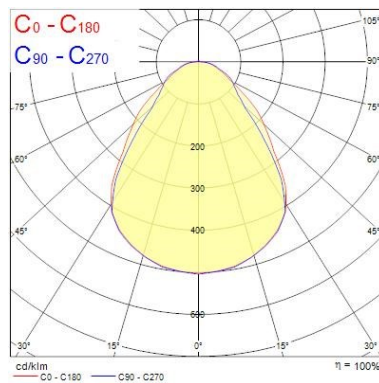

Optical data

| | |
|---------------------------------|------------|
| Fixture luminous flux (lm) | 3600 |
| Luminaire efficacy (lm/W) | 100 |
| Colour temperature (K) | 3000 |
| Light colour | Warm White |
| CRI (Ra) | 80 |
| Colour Variation Initial (SDCM) | SDCM3 |
| Beam Angle (°) | 90 |
| Distribution type | Symmetric |
| Glare control | < 19 |
| Photobiological Risk Group | RG0 |

Physical data

| | |
|-----------------------------|-------------------------|
| Housing colour | RAL 9003 - Signal white |
| IP rating | IP40/20 |
| IK rating | IK03 |
| Diffuser finish | Prismatic |
| Diffuser material | Other |
| Nominal Product Length (mm) | 1195 |
| Nominal Product Width (mm) | 295 |
| Nominal Product Height (mm) | 35 |
| Weight (kg) | 2.012 |

Safety data

| | |
|----------------------------------|--------|
| Optimal operating condition (°C) | -10-45 |
|----------------------------------|--------|

PHOTOMETRY

| Distance [m] | Cone diameter [m] | E(0°) | E(C90) | E(C0) |
|--------------|-------------------|-------|---------------|---------------|
| 0.5 | 0.82 0.91 | 7425 | 39.5° 1717 | 42.4° 1801 |
| 1.0 | 1.65 1.83 | 1856 | 39.5° 429 | 42.4° 375 |
| 1.5 | 2.47 2.74 | 825 | 39.5° 191 | 42.4° 167 |
| 2.0 | 3.30 3.65 | 464 | 39.5° 107 | 42.4° 94 |
| 2.5 | 4.12 4.57 | 297 | 39.5° 69 | 42.4° 60 |
| 3.0 | 4.95 5.48 | 208 | 39.5° 48 | 42.4° 42 |

Distance [m] Cone diameter [m] Illuminance [lx]

— C0 - C180 (Half beam angle: 94.0°)
— C90 - C270 (Half beam angle: 79.0°)

TECHNICAL DRAWINGS

START Panel UGR19 1200x300

START Panel UGR19 1200x300 3600Lm 830 LILO