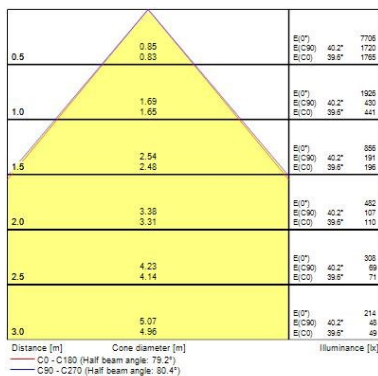

OptiClip 600x600

OptiClip 600 4000K C8 WH CC WHITE

0044000

Product features

- OPTICLIP 600 4000K C8 WH CC WHITE is a high efficacy low glare luminaire with replaceable light engines for office and education applications. Ceiling recessed LED luminaire with white colour plastic optic, direct light distribution, luminaire dimensions: 595x595x20mm, Sylvania White body colour (RAL9016), IP20, IK07, Constant Current driver, low LED flicker (+/-5%), Neutral White (4000K) LED Colour Temperature, 3300lm luminous flux, 26W power consumption, 126lm/W system efficacy, CRI>80, SDCM 3 (3-step MacAdam ellipse) LED Colour Consistency, UGR<17, Luminance at 65° < 2000 cd/m2, lifespan: 62,000 hours L80B20, photobiological safety risk group 1. Electrical protection Class II. Glow wire test 850°C.

Optical data

| | |
|---------------------------------|---------------|
| Fixture luminous flux (lm) | 3300 |
| Luminaire efficacy (lm/W) | 126 |
| Colour temperature (K) | 4000 |
| Light colour | Neutral White |
| CRI (Ra) | 80 |
| Colour Variation Initial (SDCM) | SDCM3 |
| Beam Angle (°) | 80 |
| Distribution type | Symmetric |
| Glare control | < 17 |
| Photobiological Risk Group | RG1 |

Lifetime data

| | |
|------------------|--------|
| Lifespan L70 B50 | 100000 |
| Lifespan L80 B20 | 62500 |

OptiClip 600x600

OptiClip 600 4000K C8 WH CC WHITE
0044000

Physical data

| | |
|-----------------------------|----------------------------------|
| Housing colour | RAL 9016 - Traffic white / Bezel |
| IP rating | IP20 |
| IK rating | IK07 |
| Diffuser finish | Matt/satinized |
| Diffuser material | PC Polycarbonate |
| Nominal Product Length (mm) | 595 |
| Nominal Product Width (mm) | 595 |
| Nominal Product Height (mm) | 20 |
| Weight (kg) | 2.8 |

Safety data

| | |
|----------------------------------|--------|
| Optimal operating condition (°C) | -20-25 |
|----------------------------------|--------|

PHOTOMETRY

TECHNICAL DRAWINGS

OptiClip 600x600

OptiClip 600 4000K C8 WH CC WHITE