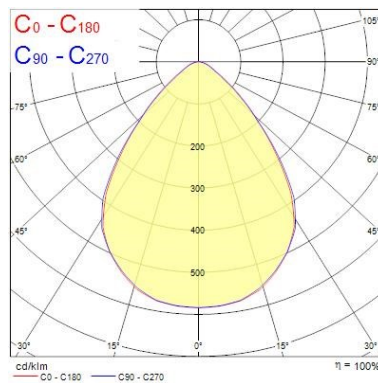

OptiClip 600x600

OptiClip 600 4000K C8 WH CC WHITE
0044000

Physical data

Housing colour	RAL 9016 - Traffic white / Bezel
IP rating	IP20
IK rating	IK07
Diffuser finish	Matt/satinized
Diffuser material	PC Polycarbonate
Nominal Product Length (mm)	595
Nominal Product Width (mm)	595
Nominal Product Height (mm)	20
Weight (kg)	2.8

Packaging

Single packaging type	Carton
Product EAN number	5410288440002
Packaging single length / height (cm)	60.0
Packaging single width (cm)	4.0
Packaging single depth (cm)	60.0
DUN14 (outer)	05410288440002
Units per outer package	1
Packaging outer length / height (cm)	60.0
Packaging outer width (cm)	4.0
Packaging outer depth (cm)	60.0

Safety data

Optimal operating condition (°C)	-20-25

PHOTOMETRY

TECHNICAL DRAWINGS