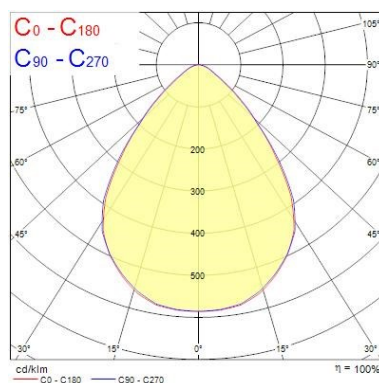

Optical data

Fixture luminous flux (lm)	3275
Luminaire efficacy (lm/W)	109
Colour temperature (K)	4000
Light colour	Neutral White
CRI (Ra)	90
Colour Variation Initial (SDCM)	SDCM3
Rated Luminous Intensity (cd)	1920
Beam Angle (°)	80
Distribution type	Symmetric
Glare control	< 17
Photobiological Risk Group	RG1

OptiClip 600x600

OptiClip 600 4000K C9 WH SSA02 WHITE

0044019

Max. Luminaires per 16A B Breaker	20
Max. Luminaires per 20A B Breaker	25

Lifetime data

Lifespan L70 B50	100000
Lifespan L80 B20	62500

Physical data

Housing colour	RAL 9016 - Traffic white / Bezel
IP rating	IP20
IK rating	IK07
Diffuser finish	Matt/satinized
Diffuser material	PC Polycarbonate
Nominal Product Length (mm)	595
Nominal Product Width (mm)	595
Nominal Product Height (mm)	52
Weight (kg)	3.5

Safety data

Optimal operating condition (°C)	-20-25
----------------------------------	--------

PHOTOMETRY

OptiClip 600x600

OptiClip 600 4000K C9 WH SSA02 WHITE

0044019

TECHNICAL DRAWINGS