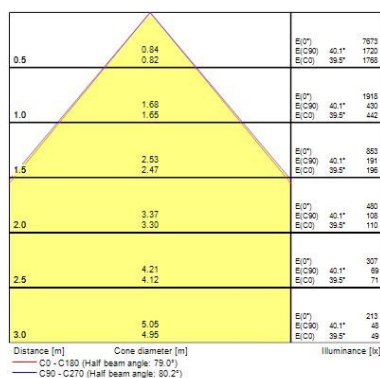

Optical data

Fixture luminous flux (lm)	3275
Luminaire efficacy (lm/W)	109
Colour temperature (K)	4000
Light colour	Neutral White
CRI (Ra)	90
Colour Variation Initial (SDCM)	SDCM3
Rated Luminous Intensity (cd)	1920
Beam Angle (°)	80
Distribution type	Symmetric
Glare control	< 17
Photobiological Risk Group	RG1

Housing colour	RAL 9016 - Traffic white / Bezel
IP rating	IP20
IK rating	IK07
Diffuser finish	Matt/satinized
Diffuser material	PC Polycarbonate
Nominal Product Length (mm)	595
Nominal Product Width (mm)	595
Nominal Product Height (mm)	52
Weight (kg)	3.5

Packaging

Single packaging type	Carton
Product EAN number	5410288440194
Packaging single length / height (cm)	62.0
Packaging single width (cm)	6.5
Packaging single depth (cm)	65.0
DUN14 (outer)	05410288440194
Units per outer package	1
Packaging outer length / height (cm)	62.0
Packaging outer width (cm)	6.5
Packaging outer depth (cm)	65.0

Safety data

Optimal operating condition (°C)	-20-25
----------------------------------	--------

PHOTOMETRY

OptiClip 600x600

OptiClip 600 4000K C9 WH SSA02 WHITE

0044019

TECHNICAL DRAWINGS