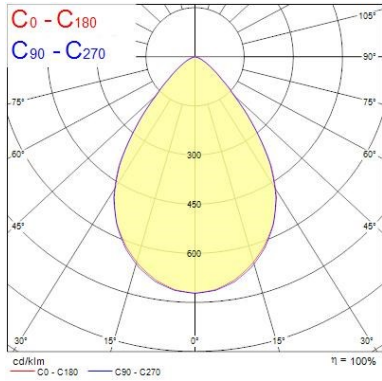

Quadro UGR16 600x600 SylSmart StandAlone QUADRO UGR16 600x600 4450LM 830 SSC 0047026

Distance [m]	Cone diameter [m]	E(0°)	E(C90)	E(C0)	Illuminance [lx]
0.5	0.74 0.75	1270	35.6° 3317	35.7° 3312	
1.0	1.49 1.49	3197	35.6° 829	35.7° 829	
1.5	2.23 2.24	1421	35.6° 389	35.7° 388	
2.0	2.97 2.98	799	35.6° 267	35.7° 267	
2.5	3.71 3.73	511	35.6° 193	35.7° 192	
3.0	4.46 4.47	368	35.6° 140	35.7° 140	

Distance [m]   Cone diameter [m]   Illuminance [lx]
C0 - C180 (Half beam angle: 73.4°)
C90 - C270 (Half beam angle: 73.2°)

TECHNICAL DRAWINGS