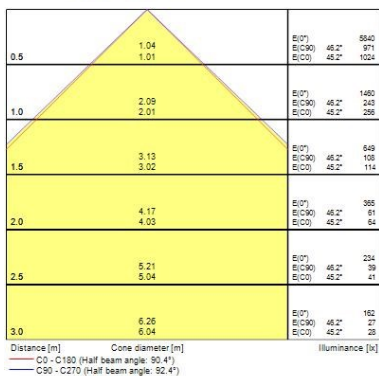

START Panel IP54 UGR19 600x600

START PANEL IP54 MLTPWR U19 600 4350LM 830 GST18/3

0047044