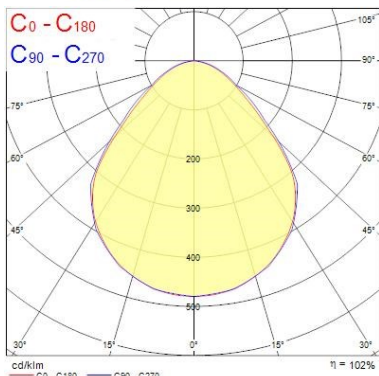

START Panel IP54 UGR19 600x600

START PANEL IP54 MLTPWR U19 600 4350LM 830 GST18/3

0047044