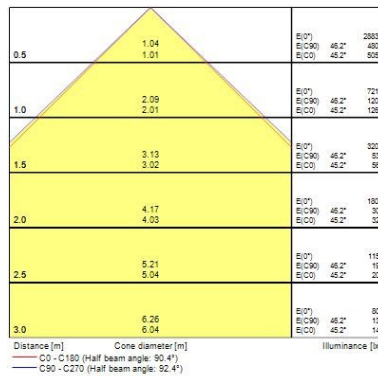

START Panel IP54 UGR19 600x600

START PANEL IP54 MLTPWR U19 600 4350LM 830 GST18/3

0047044