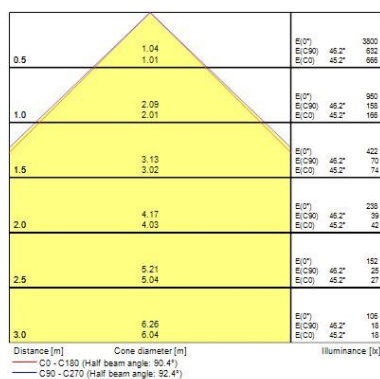

START Panel IP54 UGR19 600x600

START PANEL IP54 MLTPWR U19 600 4350LM 830 GST18/3

0047044

Lifetime data

Lifespan L70 B50	100000
Lifespan L80 B20	71000

Physical data

Housing colour	RAL 9016 - Traffic white / Bezel
IP rating	IP54/20
IK rating	IK03
Diffuser finish	Prismatic
Diffuser material	PC Polycarbonate
Nominal Product Length (mm)	596
Nominal Product Width (mm)	596
Nominal Product Height (mm)	63
Weight (kg)	2.95
Recessed Depth (mm)	100

Packaging

Single packaging type	Carton
Product EAN number	5410288470443
Packaging single length / height (cm)	63.0
Packaging single width (cm)	61.5
Packaging single depth (cm)	8.2
Packaging inner length / height (cm)	63.0
Packaging inner width (cm)	61.5
Packaging inner depth (cm)	8.2
DUN14 (outer)	05410288470443
Units per outer package	1
Packaging outer length / height (cm)	63.0
Packaging outer width (cm)	61.5
Packaging outer depth (cm)	8.2

Safety data

Optimal operating condition (°C)	-10-40

PHOTOMETRY