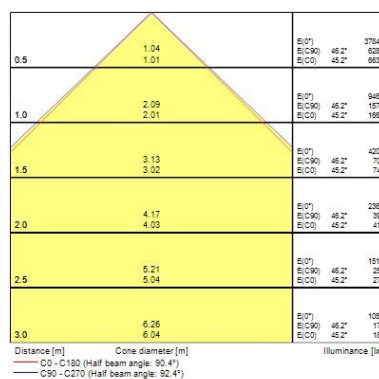

START Panel IP54 UGR19 600x600

START PANEL IP54 MLTPWR U19 600 4350LM 830 GST18/3

0047044

Lifetime data

Lifespan L70 B50	100000
Lifespan L80 B20	71000

Physical data

Housing colour	RAL 9016 - Traffic white / Bezel
IP rating	IP54/20
IK rating	IK03
Diffuser finish	Prismatic
Diffuser material	PC Polycarbonate
Nominal Product Length (mm)	596
Nominal Product Width (mm)	596
Nominal Product Height (mm)	63
Weight (kg)	2.95
Recessed Depth (mm)	100

Packaging

Single packaging type	Carton
Product EAN number	5410288470443
Packaging single length / height (cm)	63.0
Packaging single width (cm)	61.5
Packaging single depth (cm)	8.2
Packaging inner length / height (cm)	63.0
Packaging inner width (cm)	61.5
Packaging inner depth (cm)	8.2
DUN14 (outer)	05410288470443
Units per outer package	1
Packaging outer length / height (cm)	63.0
Packaging outer width (cm)	61.5
Packaging outer depth (cm)	8.2

Safety data

Optimal operating condition (°C)	-10-40

PHOTOMETRY