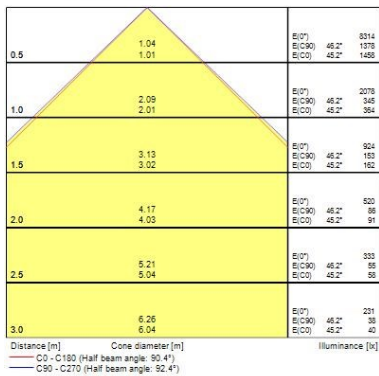

START Panel IP54 UGR19 600x600

START PANEL IP54 MLTPWR U19 600 4350LM 830 GST18/3

0047044