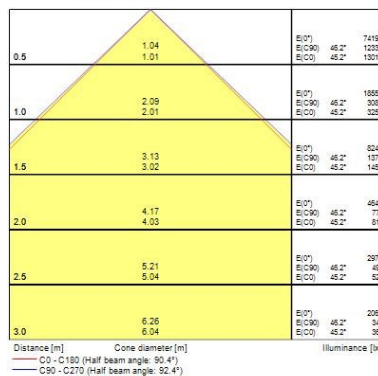

START Panel IP54 UGR19 600x600

START PANEL IP54 MLTPWR U19 600 4350LM 830 GST18/3

0047044