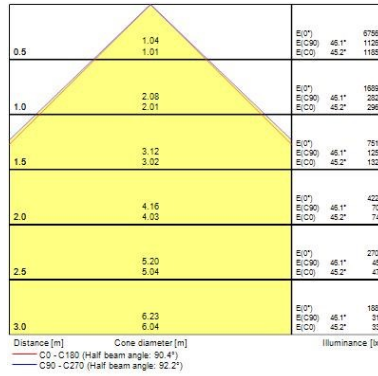

START Panel IP54 UGR19 600x600

START PANEL IP54 MLTPWR U19 600 4350LM 830 GST18/3

0047044