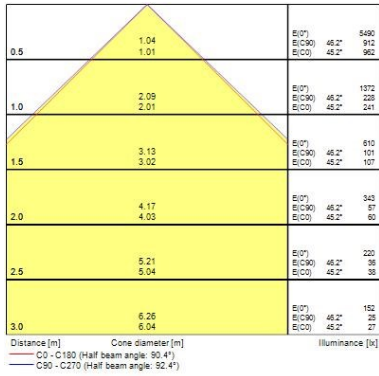

START Panel IP54 UGR19 600x600

START PANEL IP54 MLTPWR U19 600 4350LM 830 GST18/3

0047044