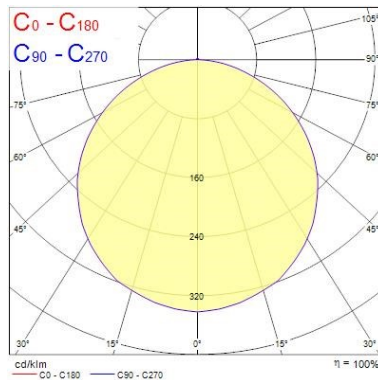

START eco Panel 600x600

START eco Panel 600x600 3200Lm 840
0047670

Physical data

Housing colour	RAL 9003 - Signal white
IP rating	IP40/20
IK rating	IK02
Diffuser material	Other
Nominal Product Length (mm)	595
Nominal Product Width (mm)	595
Nominal Product Height (mm)	34
Weight (kg)	1.538

Packaging

Single packaging type	Carton
Product EAN number	5410288476704
Packaging single length / height (cm)	60.0
Packaging single width (cm)	3.8
Packaging single depth (cm)	64.5
DUN14 (outer)	15410288476701
Units per outer package	4
Packaging outer length / height (cm)	69.5
Packaging outer width (cm)	17.5
Packaging outer depth (cm)	65.0

Safety data

Optimal operating condition (°C)	-10-45

PHOTOMETRY

TECHNICAL DRAWINGS