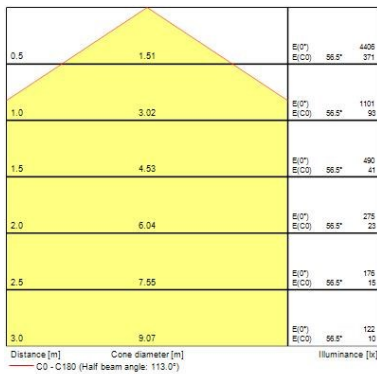

START eco Panel 600x600

START eco Panel 600x600 3200Lm 840
0047670

Physical data

Housing colour	RAL 9003 - Signal white
IP rating	IP40/20
IK rating	IK02
Diffuser material	Other
Nominal Product Length (mm)	595
Nominal Product Width (mm)	595
Nominal Product Height (mm)	34
Weight (kg)	1.538

Packaging

Single packaging type	Carton
Product EAN number	5410288476704
Packaging single length / height (cm)	60.0
Packaging single width (cm)	3.8
Packaging single depth (cm)	64.5
DUN14 (outer)	15410288476701
Units per outer package	4
Packaging outer length / height (cm)	69.5
Packaging outer width (cm)	17.5
Packaging outer depth (cm)	65.0

Safety data

Optimal operating condition (°C)	-10-45

PHOTOMETRY

TECHNICAL DRAWINGS