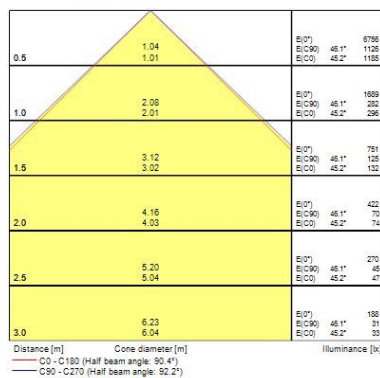

Optical data

Fixture luminous flux (lm)	4350
Luminaire efficacy (lm/W)	121
Colour temperature (K)	3000
Light colour	Warm White
CRI (Ra)	80
Colour Variation Initial (SDCM)	SDCM3
Beam Angle (°)	90
Distribution type	Symmetric
Glare control	< 19
Photobiological Risk Group	RG0

Physical data

Housing colour	RAL 9016 - Traffic white / Bezel
IP rating	IP54/20
IK rating	IK03
Diffuser finish	Prismatic
Diffuser material	PC Polycarbonate
Nominal Product Length (mm)	596
Nominal Product Width (mm)	596
Nominal Product Height (mm)	63
Weight (kg)	2.632
Recessed Depth (mm)	100

Packaging

Single packaging type	Carton
Product EAN number	5410288479927
Packaging single length / height (cm)	61.0
Packaging single width (cm)	7.0
Packaging single depth (cm)	61.0
Packaging inner length / height (cm)	63.0
Packaging inner width (cm)	61.5
Packaging inner depth (cm)	8.2
DUN14 (outer)	05410288479927
Units per outer package	1
Packaging outer length / height (cm)	61.0
Packaging outer width (cm)	7.0
Packaging outer depth (cm)	61.0

Safety data

Optimal operating condition (°C)	-10-40
----------------------------------	--------

PHOTOMETRY

START Panel IP54 UGR19 600x600 START PANEL IP54 MLTPWR U19 600 4350LM 830 0047992

START Panel IP54 UGR19 600x600