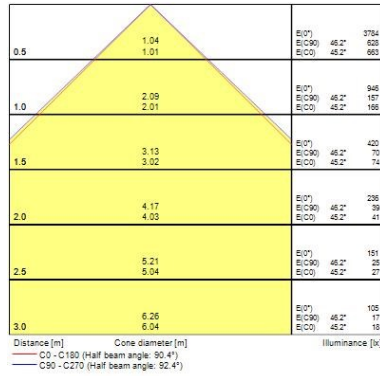

Optical data

Fixture luminous flux (lm)	4350
Luminaire efficacy (lm/W)	121
Colour temperature (K)	3000
Light colour	Warm White
CRI (Ra)	80
Colour Variation Initial (SDCM)	SDCM3
Beam Angle (°)	90
Distribution type	Symmetric
Glare control	< 19
Photobiological Risk Group	RG0

Physical data

Housing colour	RAL 9016 - Traffic white / Bezel
IP rating	IP54/20
IK rating	IK03
Diffuser finish	Prismatic
Diffuser material	PC Polycarbonate
Nominal Product Length (mm)	596
Nominal Product Width (mm)	596
Nominal Product Height (mm)	63
Weight (kg)	2.632
Recessed Depth (mm)	100

Packaging

Single packaging type	Carton
Product EAN number	5410288479927
Packaging single length / height (cm)	61.0
Packaging single width (cm)	7.0
Packaging single depth (cm)	61.0
Packaging inner length / height (cm)	63.0
Packaging inner width (cm)	61.5
Packaging inner depth (cm)	8.2
DUN14 (outer)	05410288479927
Units per outer package	1
Packaging outer length / height (cm)	61.0
Packaging outer width (cm)	7.0
Packaging outer depth (cm)	61.0

Safety data

Optimal operating condition (°C)	-10-40
----------------------------------	--------

PHOTOMETRY

START Panel IP54 UGR19 600x600 START PANEL IP54 MLTPWR U19 600 4350LM 830 0047992

START Panel IP54 UGR19 600x600