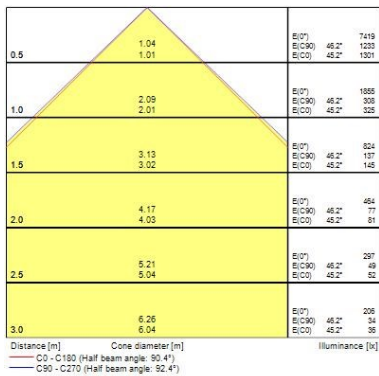

Optical data

Fixture luminous flux (lm)	4350
Luminaire efficacy (lm/W)	121
Colour temperature (K)	3000
Light colour	Warm White
CRI (Ra)	80
Colour Variation Initial (SDCM)	SDCM3
Beam Angle (°)	90
Distribution type	Symmetric
Glare control	< 19
Photobiological Risk Group	RG0

Physical data

Housing colour	RAL 9016 - Traffic white / Bezel
IP rating	IP54/20
IK rating	IK03
Diffuser finish	Prismatic
Diffuser material	PC Polycarbonate
Nominal Product Length (mm)	596
Nominal Product Width (mm)	596
Nominal Product Height (mm)	63
Weight (kg)	2.632
Recessed Depth (mm)	100

Packaging

Single packaging type	Carton
Product EAN number	5410288479927
Packaging single length / height (cm)	61.0
Packaging single width (cm)	7.0
Packaging single depth (cm)	61.0
Packaging inner length / height (cm)	63.0
Packaging inner width (cm)	61.5
Packaging inner depth (cm)	8.2
DUN14 (outer)	05410288479927
Units per outer package	1
Packaging outer length / height (cm)	61.0
Packaging outer width (cm)	7.0
Packaging outer depth (cm)	61.0

Safety data

Optimal operating condition (°C)	-10-40
----------------------------------	--------

PHOTOMETRY

START Panel IP54 UGR19 600x600 START PANEL IP54 MLTPWR U19 600 4350LM 830 0047992

START Panel IP54 UGR19 600x600