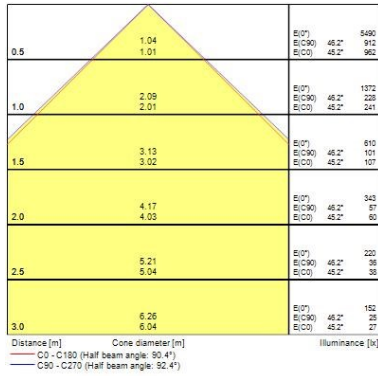

START Panel IP54 UGR19 600x600

START PANEL IP54 MLTPWR U19 600 4350LM 830
0047992

TECHNICAL DRAWINGS