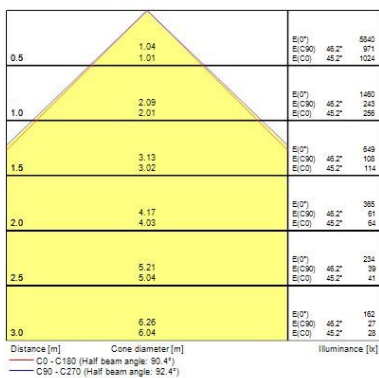

Optical data

Fixture luminous flux (lm)	4350
Luminaire efficacy (lm/W)	121
Colour temperature (K)	3000
Light colour	Warm White
CRI (Ra)	80
Colour Variation Initial (SDCM)	SDCM3
Beam Angle (°)	90
Distribution type	Symmetric
Glare control	< 19
Photobiological Risk Group	RG0

Physical data

Housing colour	RAL 9016 - Traffic white / Bezel
IP rating	IP54/20
IK rating	IK03
Diffuser finish	Prismatic
Diffuser material	PC Polycarbonate
Nominal Product Length (mm)	596
Nominal Product Width (mm)	596
Nominal Product Height (mm)	63
Weight (kg)	2.632
Recessed Depth (mm)	100

Packaging

Single packaging type	Carton
Product EAN number	5410288479927
Packaging single length / height (cm)	61.0
Packaging single width (cm)	7.0
Packaging single depth (cm)	61.0
Packaging inner length / height (cm)	63.0
Packaging inner width (cm)	61.5
Packaging inner depth (cm)	8.2
DUN14 (outer)	05410288479927
Units per outer package	1
Packaging outer length / height (cm)	61.0
Packaging outer width (cm)	7.0
Packaging outer depth (cm)	61.0

Safety data

Optimal operating condition (°C)	-10-40
----------------------------------	--------

PHOTOMETRY

START Panel IP54 UGR19 600x600 START PANEL IP54 MLTPWR U19 600 4350LM 830 0047992

START Panel IP54 UGR19 600x600