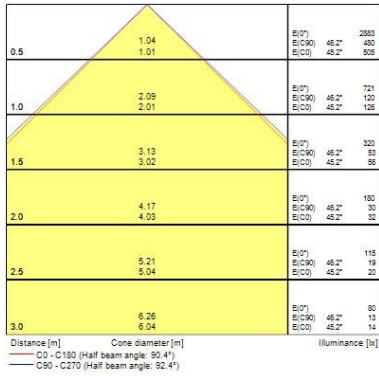

Optical data

Fixture luminous flux (lm)	4350
Luminaire efficacy (lm/W)	121
Colour temperature (K)	3000
Light colour	Warm White
CRI (Ra)	80
Colour Variation Initial (SDCM)	SDCM3
Beam Angle (°)	90
Distribution type	Symmetric
Glare control	< 19
Photobiological Risk Group	RG0

Physical data

Housing colour	RAL 9016 - Traffic white / Bezel
IP rating	IP54/20
IK rating	IK03
Diffuser finish	Prismatic
Diffuser material	PC Polycarbonate
Nominal Product Length (mm)	596
Nominal Product Width (mm)	596
Nominal Product Height (mm)	63
Weight (kg)	2.632
Recessed Depth (mm)	100

Packaging

Single packaging type	Carton
Product EAN number	5410288479927
Packaging single length / height (cm)	61.0
Packaging single width (cm)	7.0
Packaging single depth (cm)	61.0
Packaging inner length / height (cm)	63.0
Packaging inner width (cm)	61.5
Packaging inner depth (cm)	8.2
DUN14 (outer)	05410288479927
Units per outer package	1
Packaging outer length / height (cm)	61.0
Packaging outer width (cm)	7.0
Packaging outer depth (cm)	61.0

Safety data

Optimal operating condition (°C)	-10-40
----------------------------------	--------

PHOTOMETRY

START Panel IP54 UGR19 600x600 START PANEL IP54 MLTPWR U19 600 4350LM 830 0047992

START Panel IP54 UGR19 600x600