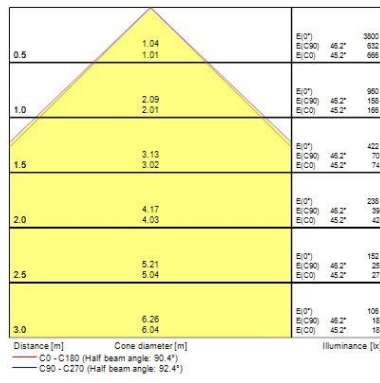

Optical data

Fixture luminous flux (lm)	4350
Luminaire efficacy (lm/W)	121
Colour temperature (K)	3000
Light colour	Warm White
CRI (Ra)	80
Colour Variation Initial (SDCM)	SDCM3
Beam Angle (°)	90
Distribution type	Symmetric
Glare control	< 19
Photobiological Risk Group	RG0

Physical data

Housing colour	RAL 9016 - Traffic white / Bezel
IP rating	IP54/20
IK rating	IK03
Diffuser finish	Prismatic
Diffuser material	PC Polycarbonate
Nominal Product Length (mm)	596
Nominal Product Width (mm)	596
Nominal Product Height (mm)	63
Weight (kg)	2.632
Recessed Depth (mm)	100

Packaging

Single packaging type	Carton
Product EAN number	5410288479927
Packaging single length / height (cm)	61.0
Packaging single width (cm)	7.0
Packaging single depth (cm)	61.0
Packaging inner length / height (cm)	63.0
Packaging inner width (cm)	61.5
Packaging inner depth (cm)	8.2
DUN14 (outer)	05410288479927
Units per outer package	1
Packaging outer length / height (cm)	61.0
Packaging outer width (cm)	7.0
Packaging outer depth (cm)	61.0

Safety data

Optimal operating condition (°C)	-10-40
----------------------------------	--------

PHOTOMETRY

START Panel IP54 UGR19 600x600 START PANEL IP54 MLTPWR U19 600 4350LM 830 0047992

START Panel IP54 UGR19 600x600