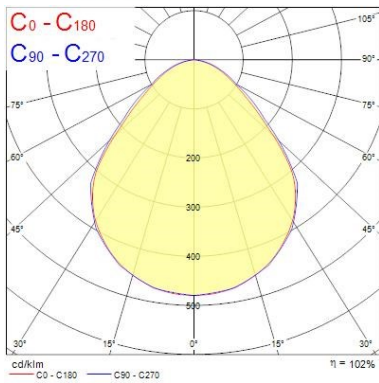

Optical data

Fixture luminous flux (lm)	4350
Luminaire efficacy (lm/W)	121
Colour temperature (K)	3000
Light colour	Warm White
CRI (Ra)	80
Colour Variation Initial (SDCM)	SDCM3
Beam Angle (°)	90
Distribution type	Symmetric
Glare control	< 19
Photobiological Risk Group	RG0

Physical data

Housing colour	RAL 9016 - Traffic white / Bezel
IP rating	IP54/20
IK rating	IK03
Diffuser finish	Prismatic
Diffuser material	PC Polycarbonate
Nominal Product Length (mm)	596
Nominal Product Width (mm)	596
Nominal Product Height (mm)	63
Weight (kg)	2.632
Recessed Depth (mm)	100

Packaging

Single packaging type	Carton
Product EAN number	5410288479927
Packaging single length / height (cm)	61.0
Packaging single width (cm)	7.0
Packaging single depth (cm)	61.0
Packaging inner length / height (cm)	63.0
Packaging inner width (cm)	61.5
Packaging inner depth (cm)	8.2
DUN14 (outer)	05410288479927
Units per outer package	1
Packaging outer length / height (cm)	61.0
Packaging outer width (cm)	7.0
Packaging outer depth (cm)	61.0

Safety data

Optimal operating condition (°C)	-10-40
----------------------------------	--------

PHOTOMETRY

START Panel IP54 UGR19 600x600 START PANEL IP54 MLTPWR U19 600 4350LM 830 0047992

START Panel IP54 UGR19 600x600