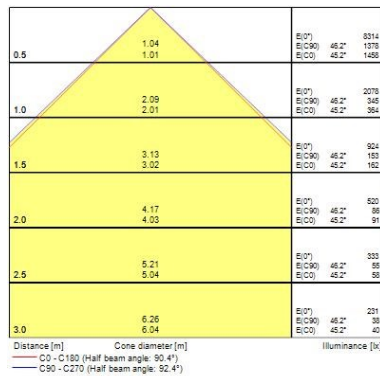

Optical data

Fixture luminous flux (lm)	4350
Luminaire efficacy (lm/W)	121
Colour temperature (K)	3000
Light colour	Warm White
CRI (Ra)	80
Colour Variation Initial (SDCM)	SDCM3
Beam Angle (°)	90
Distribution type	Symmetric
Glare control	< 19
Photobiological Risk Group	RG0

Physical data

Housing colour	RAL 9016 - Traffic white / Bezel
IP rating	IP54/20
IK rating	IK03
Diffuser finish	Prismatic
Diffuser material	PC Polycarbonate
Nominal Product Length (mm)	596
Nominal Product Width (mm)	596
Nominal Product Height (mm)	63
Weight (kg)	2.632
Recessed Depth (mm)	100

Packaging

Single packaging type	Carton
Product EAN number	5410288479927
Packaging single length / height (cm)	61.0
Packaging single width (cm)	7.0
Packaging single depth (cm)	61.0
Packaging inner length / height (cm)	63.0
Packaging inner width (cm)	61.5
Packaging inner depth (cm)	8.2
DUN14 (outer)	05410288479927
Units per outer package	1
Packaging outer length / height (cm)	61.0
Packaging outer width (cm)	7.0
Packaging outer depth (cm)	61.0

Safety data

Optimal operating condition (°C)	-10-40
----------------------------------	--------

PHOTOMETRY

START Panel IP54 UGR19 600x600 START PANEL IP54 MLTPWR U19 600 4350LM 830 0047992

START Panel IP54 UGR19 600x600