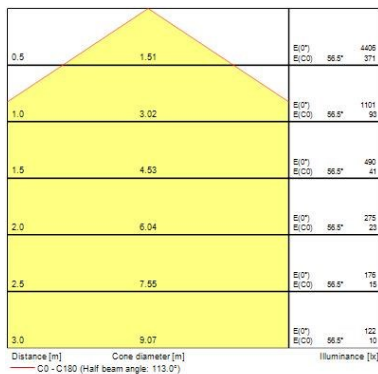

START eco Panel 600x600

START eco Panel 600x600 3200Lm 840 LILO
0048401

Physical data

Housing colour	RAL 9003 - Signal white
IP rating	IP40/20
IK rating	IK02
Diffuser material	Other
Nominal Product Length (mm)	595
Nominal Product Width (mm)	595
Nominal Product Height (mm)	34
Weight (kg)	1.566

Packaging

Single packaging type	Carton
Product EAN number	5410288484013
Packaging single length / height (cm)	60.0
Packaging single width (cm)	3.8
Packaging single depth (cm)	65.0
DUN14 (outer)	15410288484010
Units per outer package	4
Packaging outer length / height (cm)	69.5
Packaging outer width (cm)	17.5
Packaging outer depth (cm)	65.0

Safety data

Optimal operating condition (°C)	-10-45

PHOTOMETRY

TECHNICAL DRAWINGS