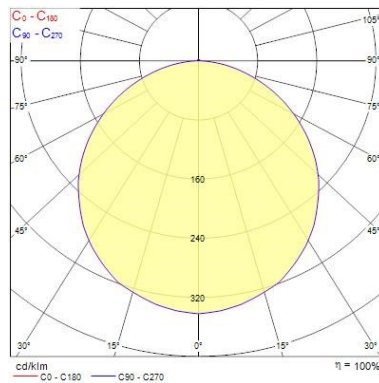

START eco Panel 600x600

START eco Panel 600x600 3200Lm 840 LILO
0048401

Physical data

Housing colour	RAL 9003 - Signal white
IP rating	IP40/20
IK rating	IK02
Diffuser material	Other
Nominal Product Length (mm)	595
Nominal Product Width (mm)	595
Nominal Product Height (mm)	34
Weight (kg)	1.566

Packaging

Single packaging type	Carton
Product EAN number	5410288484013
Packaging single length / height (cm)	60.0
Packaging single width (cm)	3.8
Packaging single depth (cm)	65.0
DUN14 (outer)	15410288484010
Units per outer package	4
Packaging outer length / height (cm)	69.5
Packaging outer width (cm)	17.5
Packaging outer depth (cm)	65.0

Safety data

Optimal operating condition (°C)	-10-45

PHOTOMETRY

TECHNICAL DRAWINGS