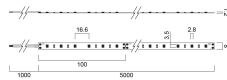

TECHNICAL DRAWINGS