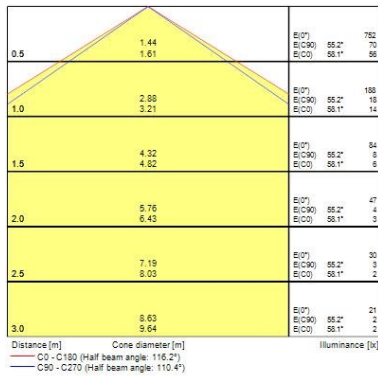

START Flex Low Output

START Flex IP20 830 2800lm
0068100

Packaging outer length / height (cm)	49.0
Packaging outer width (cm)	34.0
Packaging outer depth (cm)	24.0

Safety data

Optimal operating condition (°C)	-20-40
----------------------------------	--------

PHOTOMETRY

TECHNICAL DRAWINGS

START Flex Low Output
START Flex IP20 830 2800lm
0068100

24
kWh/1000h

2019/2015

START Flex Low Output
START Flex IP20 830 2800lm
0068100

0068100

24
kWh/1000h