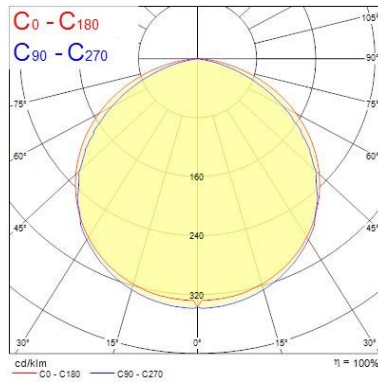

START Flex Low Output

START Flex IP20 830 2800lm
0068100

Packaging outer length / height (cm)	49.0
Packaging outer width (cm)	34.0
Packaging outer depth (cm)	24.0

Safety data

Optimal operating condition (°C)	-20-40
----------------------------------	--------

PHOTOMETRY

TECHNICAL DRAWINGS

START Flex Low Output
START Flex IP20 830 2800lm
0068100

24
kWh/1000h

2019/2015

START Flex Low Output
START Flex IP20 830 2800lm
0068100

0068100

24
kWh/1000h