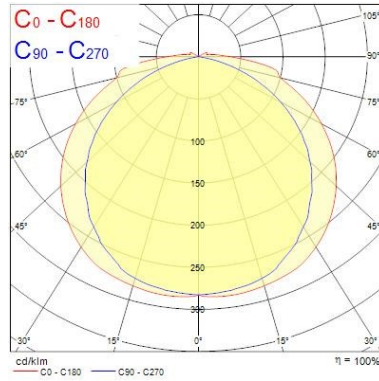

START eco Flex RGB and RGBW START ECO FLEX IP67 RGBW 0068124

TECHNICAL DRAWINGS