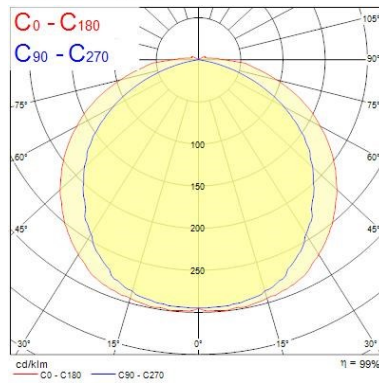

START eco Flex RGB and RGBW START ECO FLEX IP67 RGBW 0068124

TECHNICAL DRAWINGS