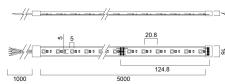

TECHNICAL DRAWINGS