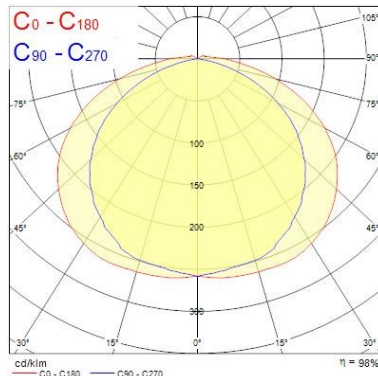

START eco Flex RGB and RGBW START ECO FLEX IP67 RGBW 0068124

Packaging single width (cm)	27.5
Packaging single depth (cm)	3.0
DUN14 (outer)	15410288681242
Units per outer package	20
Packaging outer length / height (cm)	56.5
Packaging outer width (cm)	32.0
Packaging outer depth (cm)	31.5

Safety data

Optimal operating condition (°C)	-20-40

PHOTOMETRY