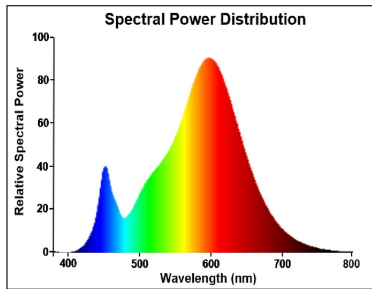

START eco Flex RGB and RGBW START ECO FLEX IP67 RGBW 0068124

TECHNICAL DRAWINGS