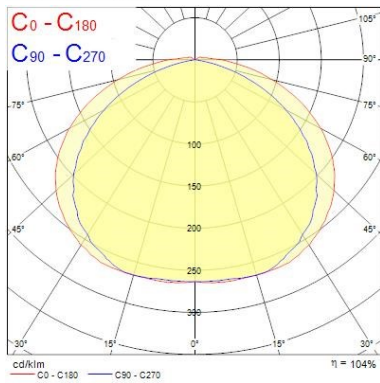

START eco Flex RGB and RGBW START ECO FLEX IP67 RGBW 0068124

TECHNICAL DRAWINGS