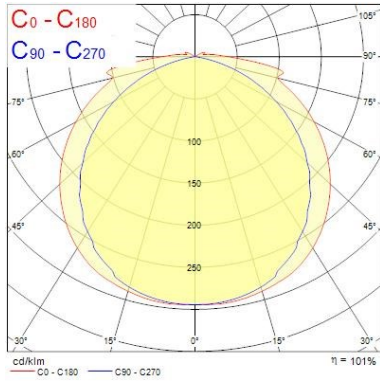

START eco Flex RGB and RGBW START ECO FLEX IP67 RGBW 0068124

TECHNICAL DRAWINGS