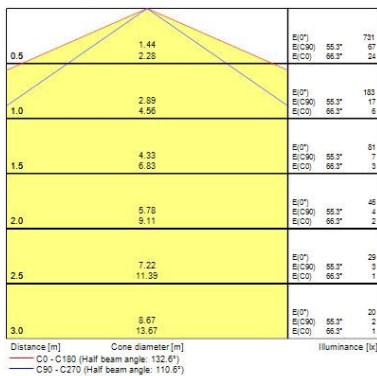

START eco Flex RGB and RGBW START ECO FLEX IP67 RGBW 0068124

Packaging single width (cm)	27.5
Packaging single depth (cm)	3.0
DUN14 (outer)	15410288681242
Units per outer package	20
Packaging outer length / height (cm)	56.5
Packaging outer width (cm)	32.0
Packaging outer depth (cm)	31.5

Safety data

Optimal operating condition (°C)	-20-40

PHOTOMETRY