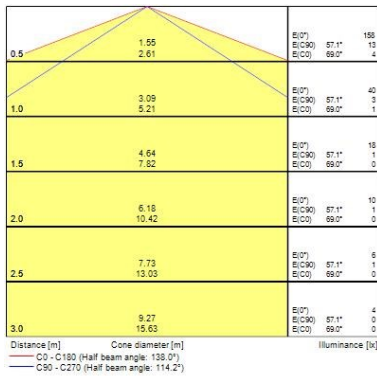

START eco Flex RGB and RGBW START ECO FLEX IP67 RGBW 0068124

Packaging single width (cm)	27.5
Packaging single depth (cm)	3.0
DUN14 (outer)	15410288681242
Units per outer package	20
Packaging outer length / height (cm)	56.5
Packaging outer width (cm)	32.0
Packaging outer depth (cm)	31.5

Safety data

Optimal operating condition (°C)	-20-40

PHOTOMETRY