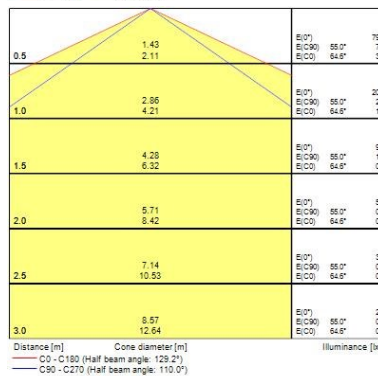

START eco Flex RGB and RGBW START ECO FLEX IP67 RGBW 0068124

Packaging single width (cm)	27.5
Packaging single depth (cm)	3.0
DUN14 (outer)	15410288681242
Units per outer package	20
Packaging outer length / height (cm)	56.5
Packaging outer width (cm)	32.0
Packaging outer depth (cm)	31.5

Safety data

Optimal operating condition (°C)	-20-40

PHOTOMETRY