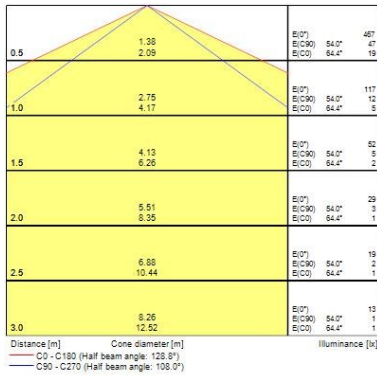

START eco Flex RGB and RGBW START ECO FLEX IP67 RGBW 0068124

Packaging single width (cm)	27.5
Packaging single depth (cm)	3.0
DUN14 (outer)	15410288681242
Units per outer package	20
Packaging outer length / height (cm)	56.5
Packaging outer width (cm)	32.0
Packaging outer depth (cm)	31.5

Safety data

Optimal operating condition (°C)	-20-40

PHOTOMETRY