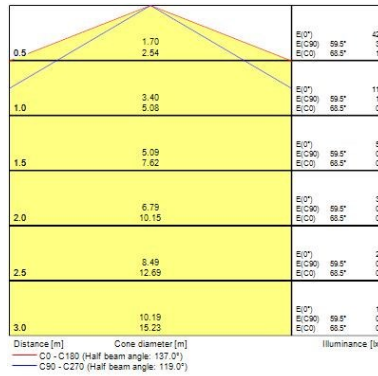

START eco Flex RGB and RGBW START ECO FLEX IP67 RGBW 0068124

Packaging single width (cm)	27.5
Packaging single depth (cm)	3.0
DUN14 (outer)	15410288681242
Units per outer package	20
Packaging outer length / height (cm)	56.5
Packaging outer width (cm)	32.0
Packaging outer depth (cm)	31.5

Safety data

Optimal operating condition (°C)	-20-40

PHOTOMETRY