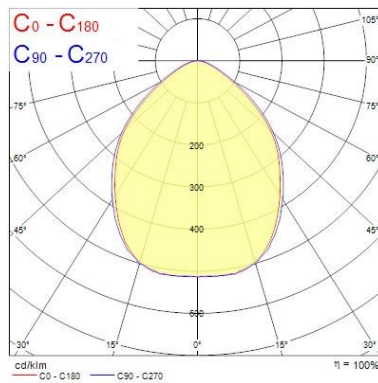

Physical data

Housing colour	White
IP rating	IP44/20
IK rating	IK02
Diffuser finish	Opal
Diffuser material	PC Polycarbonate
Nominal Product Length (mm)	205
Nominal Product Width (mm)	205
Nominal Product Height (mm)	68
Cutout Dimensions (W x L in mm or Diameter in mm)	?185
Weight (kg)	0.85
Recessed Depth (mm)	68

Syl-Lighter LED Square 205

Sylighter 205 Square LED 15W WW
3031702

Packaging outer width (cm)	49.0
Packaging outer depth (cm)	20.5

Safety data

Compatible dimmers	Leading / trailing edge
--------------------	-------------------------

PHOTOMETRY

0.5	1.01 0.98	E(0°) E(C90) E(C0)	2886 480 470
1.0	2.03 1.97	E(0°) E(C90) E(C0)	648 113 118
1.5	3.04 2.95	E(0°) E(C90) E(C0)	287 80 82
2.0	4.06 3.93	E(0°) E(C90) E(C0)	162 28 29
2.5	5.07 4.91	E(0°) E(C90) E(C0)	103 18 19
3.0	6.08 5.90	E(0°) E(C90) E(C0)	72 13 13

Distance [m] Cone diameter [m] Illuminance [lx]

— C0 - C180 (Half beam angle: 89.0°)
— C90 - C270 (Half beam angle: 90.8°)

TECHNICAL DRAWINGS