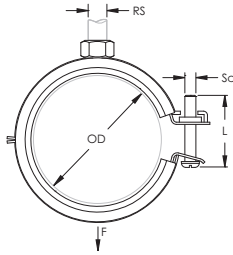

CADDY® SUPERFIX EZ Light Duty – SXZ014 (401214)

- Includes easy closing mechanism
- EPDM rubber lining for sound insulation compliance with DIN 4109
- Fire rating according to DIN to EN13501-1:E

Part Number	SXZ014
Article Number	401214
Material	EPDM-SBR Rubber Steel
Finish	Electrogalvanized
Color	Black
Temperature	-50 to 110 °C
Outer Diameter (OD)	12 – 14 mm
Pipe Size	1/4"
NB/DN	8
Rod Size (RS)	M8
Width (W)	20 mm
Thickness (T)	1 mm
Screw Diameter (Sc)	M5
Screw Length (L)	25 mm
Static Load (F)	200 N
Standard Packaging Quantity	150 pc
UPC	78285681803
UNSPSC	40141725
EAN-13	8711893053098
ETIM	EC011409

Lining is EPDM rubber.

WARNING

ERICO products shall be installed and used only as indicated in ERICO's product instruction sheets and training materials. Instruction sheets are available at www.erico.com and from your ERICO customer service representative. Improper installation, misuse, misapplication or other failure to completely follow ERICO's instructions and warnings may cause product malfunction, property damage, serious bodily injury and death.