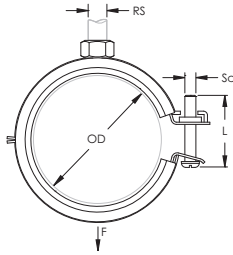

# CADDY® SUPERFIX EZ Light Duty – SXZ023 (401216)

- Includes easy closing mechanism
- EPDM rubber lining for sound insulation compliance with DIN 4109
- Fire rating according to DIN to EN13501-1:E

Part Number	SXZ023
Article Number	401216
Material	EPDM-SBR Rubber Steel
Finish	Electrogalvanized
Color	Black
Temperature	-50 to 110 °C
Outer Diameter (OD)	21 – 23 mm
Pipe Size	1/2"
NB/DN	15
Rod Size (RS)	M8
Width (W)	20 mm
Thickness (T)	1 mm
Screw Diameter (Sc)	M5
Screw Length (L)	25 mm
Static Load (F)	200 N
Standard Packaging Quantity	100 pc
UPC	78285681805
UNSPSC	40141725
EAN-13	8711893053005
ETIM	EC011409

Lining is EPDM rubber.