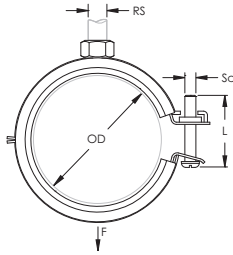

CADDY® SUPERFIX EZ Light Duty – SXZ028 (401217)

- Includes easy closing mechanism
- EPDM rubber lining for sound insulation compliance with DIN 4109
- Fire rating according to DIN to EN13501-1:E

Part Number	SXZ028
Article Number	401217
Material	EPDM-SBR Rubber Steel
Finish	Electrogalvanized
Color	Black
Temperature	-50 to 110 °C
Outer Diameter (OD)	25 – 28 mm
Pipe Size	3/4"
NB/DN	20
Rod Size (RS)	M8
Width (W)	20 mm
Thickness (T)	1 mm
Screw Diameter (Sc)	M5
Screw Length (L)	25 mm
Static Load (F)	200 N
Standard Packaging Quantity	100 pc
UPC	78285681806
UNSPSC	40141725
EAN-13	8711893053111
ETIM	EC011409

Lining is EPDM rubber.

WARNING

ERICO products shall be installed and used only as indicated in ERICO's product instruction sheets and training materials. Instruction sheets are available at www.erico.com and from your ERICO customer service representative. Improper installation, misuse, misapplication or other failure to completely follow ERICO's instructions and warnings may cause product malfunction, property damage, serious bodily injury and death.