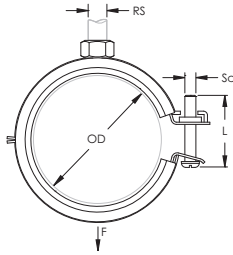

# CADDY® SUPERFIX EZ Light Duty – SXZ035 (401218)

- Includes easy closing mechanism
- EPDM rubber lining for sound insulation compliance with DIN 4109
- Fire rating according to DIN to EN13501-1:E

Part Number	SXZ035
Article Number	401218
Material	EPDM-SBR Rubber Steel
Finish	Electrogalvanized
Color	Black
Temperature	-50 to 110 °C
Outer Diameter (OD)	32 – 35 mm
Pipe Size	1"
NB/DN	25
Rod Size (RS)	M8
Width (W)	20 mm
Thickness (T)	1 mm
Screw Diameter (Sc)	M5
Screw Length (L)	25 mm
Static Load (F)	300 N
Standard Packaging Quantity	75 pc
UPC	78285681807
UNSPSC	40141725
EAN-13	8711893053128
ETIM	EC011409

Lining is EPDM rubber.