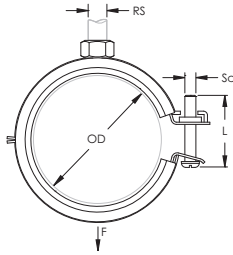

# CADDY® SUPERFIX EZ Light Duty – SXZ043 (401219)

- Includes easy closing mechanism
- EPDM rubber lining for sound insulation compliance with DIN 4109
- Fire rating according to DIN to EN13501-1:E

Part Number	SXZ043
Article Number	401219
Material	EPDM-SBR Rubber Steel
Finish	Electrogalvanized
Color	Black
Temperature	-50 to 110 °C
Outer Diameter (OD)	40 – 43 mm
Pipe Size	1 1/4"
NB/DN	32
Rod Size (RS)	M8
Width (W)	20 mm
Thickness (T)	1 mm
Screw Diameter (Sc)	M5
Screw Length (L)	25 mm
Static Load (F)	300 N
Standard Packaging Quantity	50 pc
UPC	78285681808
UNSPSC	40141725
EAN-13	8711893053142
ETIM	EC011409

Lining is EPDM rubber.