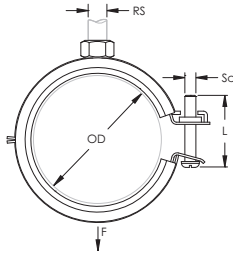

CADDY® SUPERFIX EZ Light Duty – SXZ049 (401220)

- Includes easy closing mechanism
- EPDM rubber lining for sound insulation compliance with DIN 4109
- Fire rating according to DIN to EN13501-1:E

Part Number	SXZ049
Article Number	401220
Material	EPDM-SBR Rubber Steel
Finish	Electrogalvanized
Color	Black
Temperature	-50 to 110 °C
Outer Diameter (OD)	44 – 49 mm
Pipe Size	1 1/2"
NB/DN	40
Rod Size (RS)	M8
Width (W)	20 mm
Thickness (T)	1 mm
Screw Diameter (Sc)	M5
Screw Length (L)	25 mm
Static Load (F)	400 N
Standard Packaging Quantity	50 pc
UPC	78285681809
UNSPSC	40141725
EAN-13	8711893053012
ETIM	EC011409

Lining is EPDM rubber.

WARNING

ERICO products shall be installed and used only as indicated in ERICO's product instruction sheets and training materials. Instruction sheets are available at www.erico.com and from your ERICO customer service representative. Improper installation, misuse, misapplication or other failure to completely follow ERICO's instructions and warnings may cause product malfunction, property damage, serious bodily injury and death.