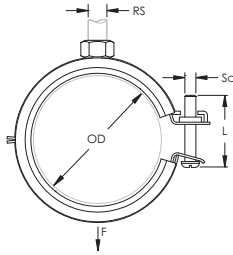

CADDY® SUPERFIX EZ Light Duty – SXZ055 (401221)

- Includes easy closing mechanism
- EPDM rubber lining for sound insulation compliance with DIN 4109
- Fire rating according to DIN to EN13501-1:E

Part Number	SXZ055
Article Number	401221
Material	EPDM-SBR Rubber Steel
Finish	Electrogalvanized
Color	Black
Temperature	-50 to 110 °C
Outer Diameter (OD)	50 – 55 mm
Rod Size (RS)	M8
Width (W)	20 mm
Thickness (T)	1 mm
Screw Diameter (Sc)	M5
Screw Length (L)	25 mm
Static Load (F)	500 N
Standard Packaging Quantity	50 pc
UPC	78285681810
UNSPSC	40141725
EAN-13	8711893053029
ETIM	EC011409

Lining is EPDM rubber.

WARNING

ERICO products shall be installed and used only as indicated in ERICO's product instruction sheets and training materials. Instruction sheets are available at www.erico.com and from your ERICO customer service representative. Improper installation, misuse, misapplication or other failure to completely follow ERICO's instructions and warnings may cause product malfunction, property damage, serious bodily injury and death.