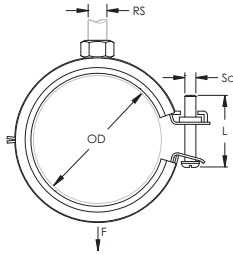

CADDY® SUPERFIX EZ Light Duty – SXZ061 (401222)

- Includes easy closing mechanism
- EPDM rubber lining for sound insulation compliance with DIN 4109
- Fire rating according to DIN to EN13501-1:E

Part Number	SXZ061
Article Number	401222
Material	EPDM-SBR Rubber Steel
Finish	Electrogalvanized
Color	Black
Temperature	-50 to 110 °C
Outer Diameter (OD)	57 – 61 mm
Pipe Size	2"
NB/DN	50
Rod Size (RS)	M8
Width (W)	20 mm
Thickness (T)	1 mm
Screw Diameter (Sc)	M5
Screw Length (L)	25 mm
Static Load (F)	500 N
Standard Packaging Quantity	50 pc
UPC	78285681811
UNSPSC	40141725
EAN-13	8711893053159
ETIM	EC011409

Lining is EPDM rubber.

WARNING

ERICO products shall be installed and used only as indicated in ERICO's product instruction sheets and training materials. Instruction sheets are available at www.erico.com and from your ERICO customer service representative. Improper installation, misuse, misapplication or other failure to completely follow ERICO's instructions and warnings may cause product malfunction, property damage, serious bodily injury and death.