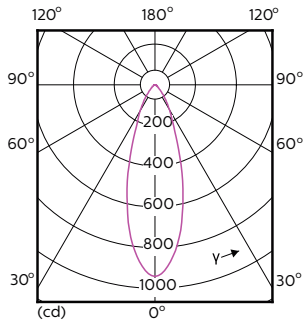

MASTER LEDspot ExpertColor MV

Fotometrische gegevens

MASTER LEDspot ExpertColor MV 50W GU10 940 36D