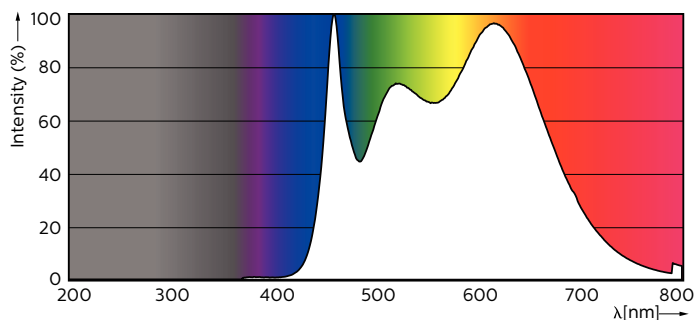

MASTER LEDspot ExpertColor MV 35W GU10 940 36D