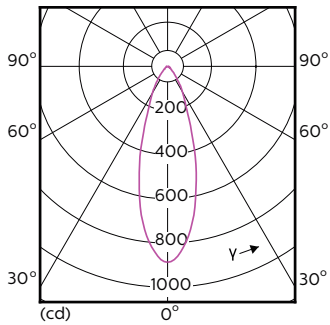

MASTER LEDspot ExpertColor MV

Fotometrische gegevens

MASTER LEDspot ExpertColor MV 50W GU10 930 36D