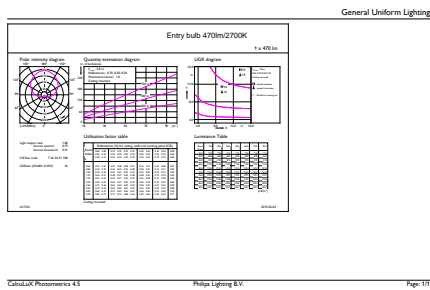

Maatschets

CorePro LEDbulb ND 5.5-40W A60 E27 827

Product	D	C
CorePro LEDbulb ND 5.5-40W A60 E27 827	60 mm	110 mm

Fotometrische gegevens

CorePro LEDbulb ND 5.5-40W A60

CorePro LEDbulb ND 5.5-40W A60

CorePro LEDbulb - Plastic