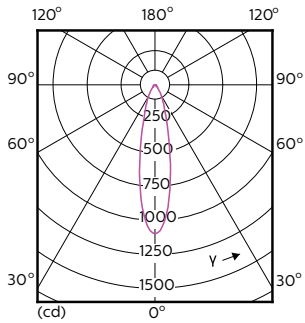

MASTER LEDspot ExpertColor MV

Fotometrische gegevens

MASTER LEDspot ExpertColor MV 35W GU10 940 25D