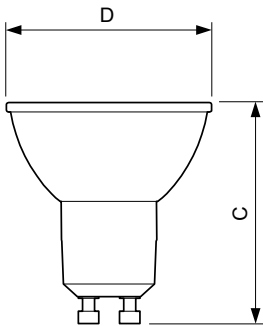

Maatschets

MASTER LED ExpertColor 3.9-35W GU10 940 25D

Product	D	C
MASTER LED ExpertColor 3.9-35W GU10 940 25D	50 mm	54 mm

Fotometrische gegevens

MASTER LEDspot ExpertColor MV 35W GU10 940 25D

MASTER LEDspot ExpertColor MV 35W GU10 940 25D