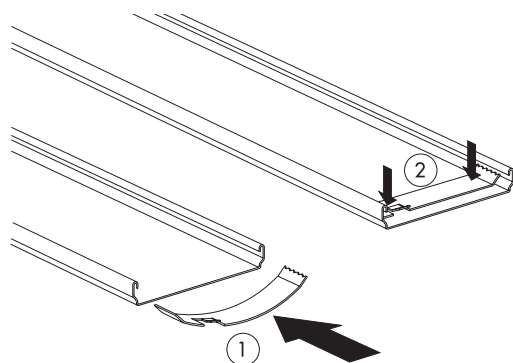

Earthing clamp

INS10956
5590509

Schneider
Electric