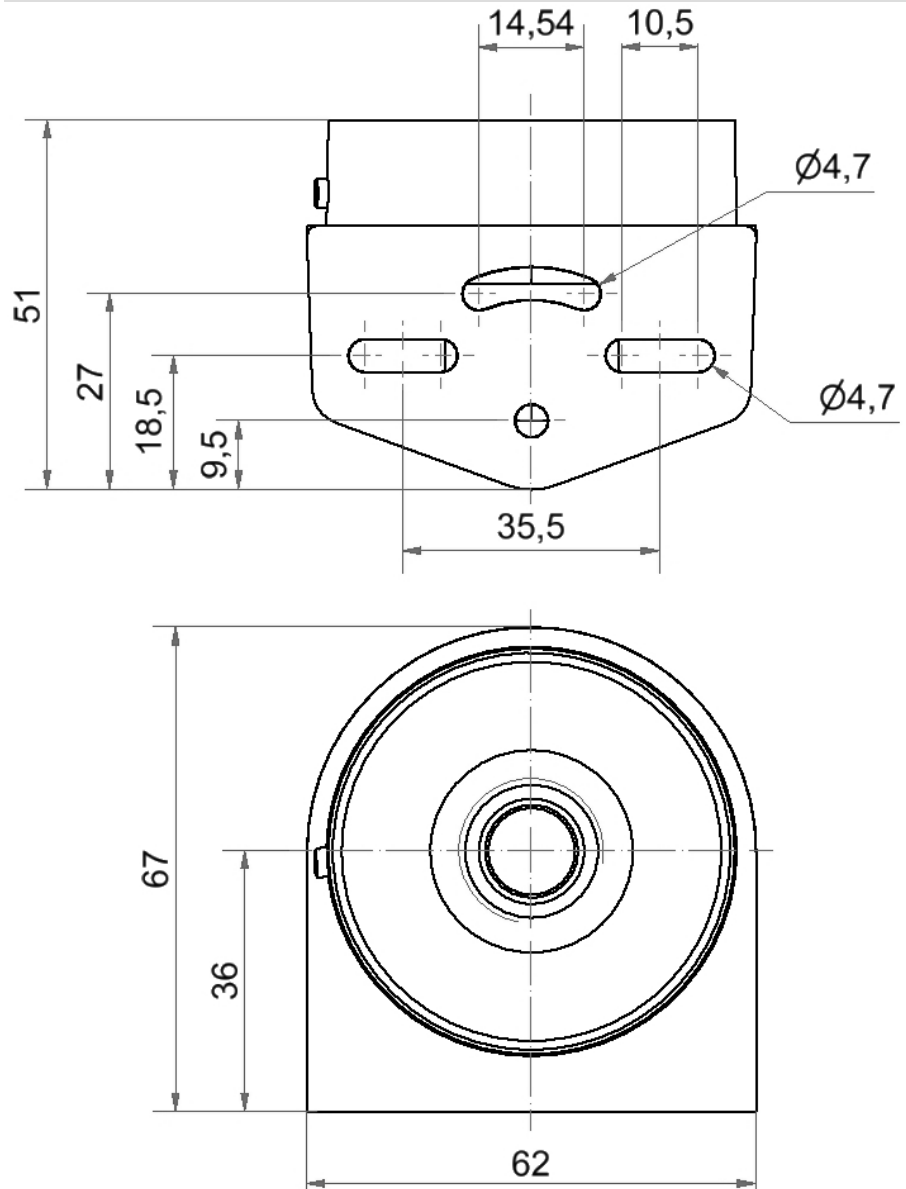

EvoSIGNAL / EvoSIGNAL Accessories  
**Mini Bracket Cable Gland GY**

Part No.: 260.700.06

RoHS

MECHANICAL DATA	
Length	67 mm
Width	62 mm
Height	51 mm
Diameter	62 mm
Materials	PC/ABS
Housing colour	Grey
Protection category	IP66
Cable entry	Screwed cable gland
Cable entry minimum	d = 8 mm
Cable entry maximum	d = 12 mm
Tension relief	Present (conforms to VDI)
Type of fixing	Wall mounting
Working temperature minimum	-30°C
Working temperature maximum	+60°C
Weight with packaging	39 g
Product weight	35 g
ELECTRICAL DATA	
Pollution degree	3

EvoSIGNAL / EvoSIGNAL Accessories  
**Mini Bracket Cable Gland GY**

**DRAWING**

**!** For additional installation and mounting information, refer to the appropriate user guide at [www.werma.com](http://www.werma.com). This printed copy is for information only and is subject to alteration.