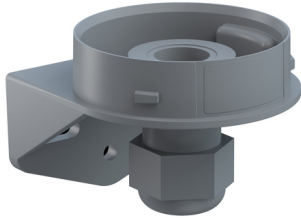

EvoSIGNAL / EvoSIGNAL Accessories  
**Mini Bracket Cable Gland GY**

Part No.: 260.700.06

RoHS

MECHANICAL DATA	
Length	67 mm
Width	62 mm
Height	51 mm
Diameter	62 mm
Materials	PC/ABS
Housing colour	Grey
Protection category	IP66
Cable entry	Screwed cable gland
Cable entry minimum	d = 8 mm
Cable entry maximum	d = 12 mm
Tension relief	Present (conforms to VDI)
Type of fixing	Wall mounting
Working temperature minimum	-30°C
Working temperature maximum	+60°C
Weight with packaging	39 g
Product weight	35 g
ELECTRICAL DATA	
Pollution degree	3

EvoSIGNAL / EvoSIGNAL Accessories  
**Mini Bracket Cable Gland GY**

**DRAWING**

**!** For additional installation and mounting information, refer to the appropriate user guide at [www.werma.com](http://www.werma.com). This printed copy is for information only and is subject to alteration.