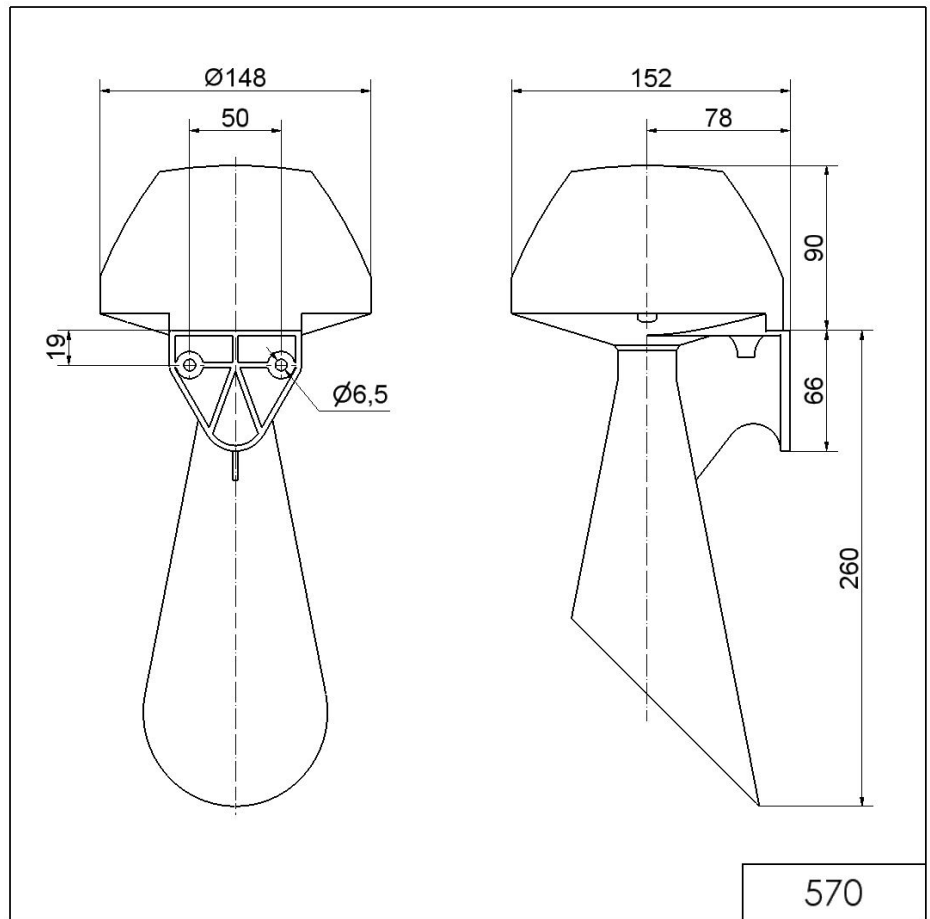

Midi Horns and Sirens / Signal Horn 570

Signal horn WM Contin. tone 230VDC GY

DRAWING

! For additional installation and mounting information, refer to the appropriate user guide at www.werma.com. This printed copy is for information only and is subject to alteration.