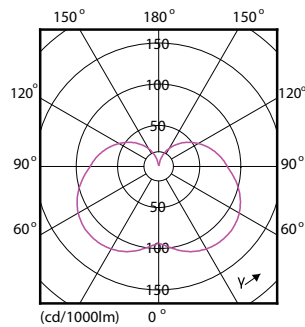

Spectral Power Distribution Colour - CorePro LED Stick ND 9.5-68W T38 E27 830

Light Distribution Diagram - CorePro LED Stick ND 9.5-68W T38 E27 830