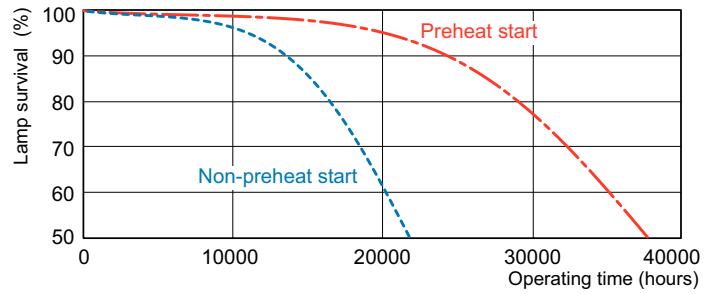

MASTER PL-T Xtra 4 Pin

Levensduur