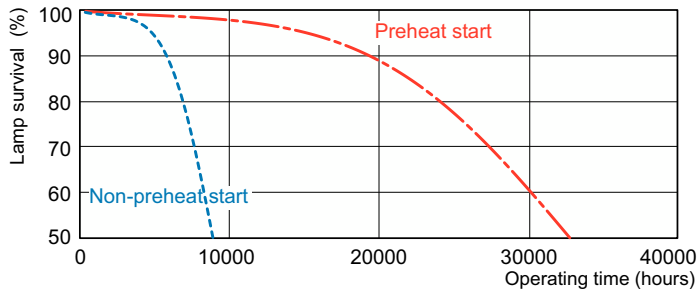

MASTER PL-T Xtra 4 Pin

Levensduur