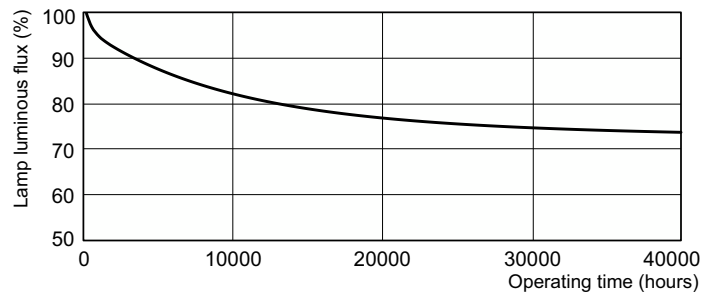

Life Expectancy Diagram - MASTER PL-T Xtra 42W/840/4P 1CT/5X10BOX

Life Expectancy Diagram - MASTER PL-T Xtra 42W/840/4P 1CT/5X10BOX