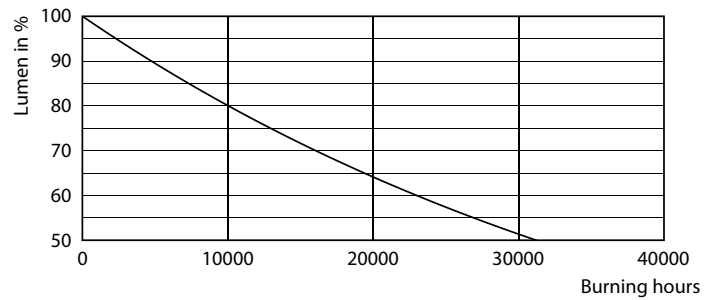

CorePro LEDcapsule LV

Fotometrische gegevens

Levensduur

Life Expectancy Diagram - CorePro LEDcapsuleLV 1-10W G4 830

Lumen Maintenance Diagram - CorePro LEDcapsuleLV 1-10W G4 830