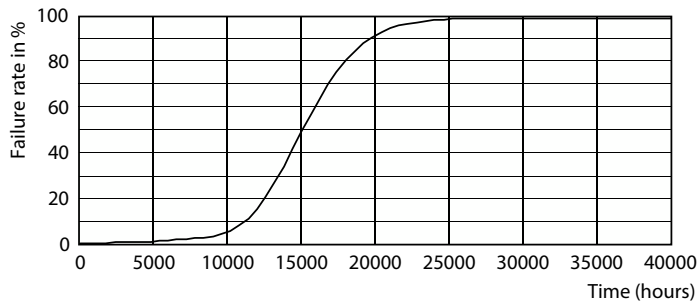

CorePro LEDcapsule LV

Fotometrische gegevens

Levensduur

Life Expectancy Diagram - CorePro LEDcapsuleLV 1-10W G4 830

Lumen Maintenance Diagram - CorePro LEDcapsuleLV 1-10W G4 830