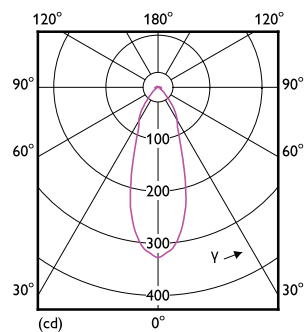

Light Distribution Diagram - CoreProLEDspot ND 3-40W R63 E27 827 36D