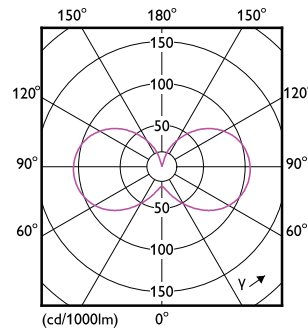

Light Distribution Diagram - CorePro LEDcapsule ND 4.8-60W G9 830