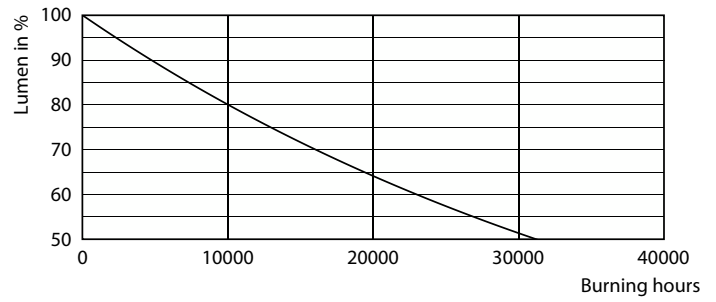

CorePro LEDcapsule MV - G9

Levensduur

Lumen Maintenance Diagram - CorePro LEDcapsule ND 4.8-60W G9 830