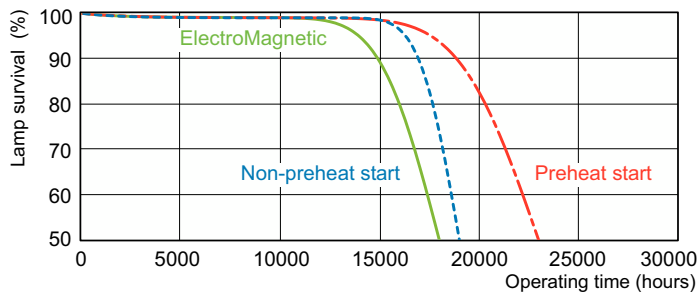

Life Expectancy Diagram - MASTER TL-D Super 80 30W/840 1SL/25